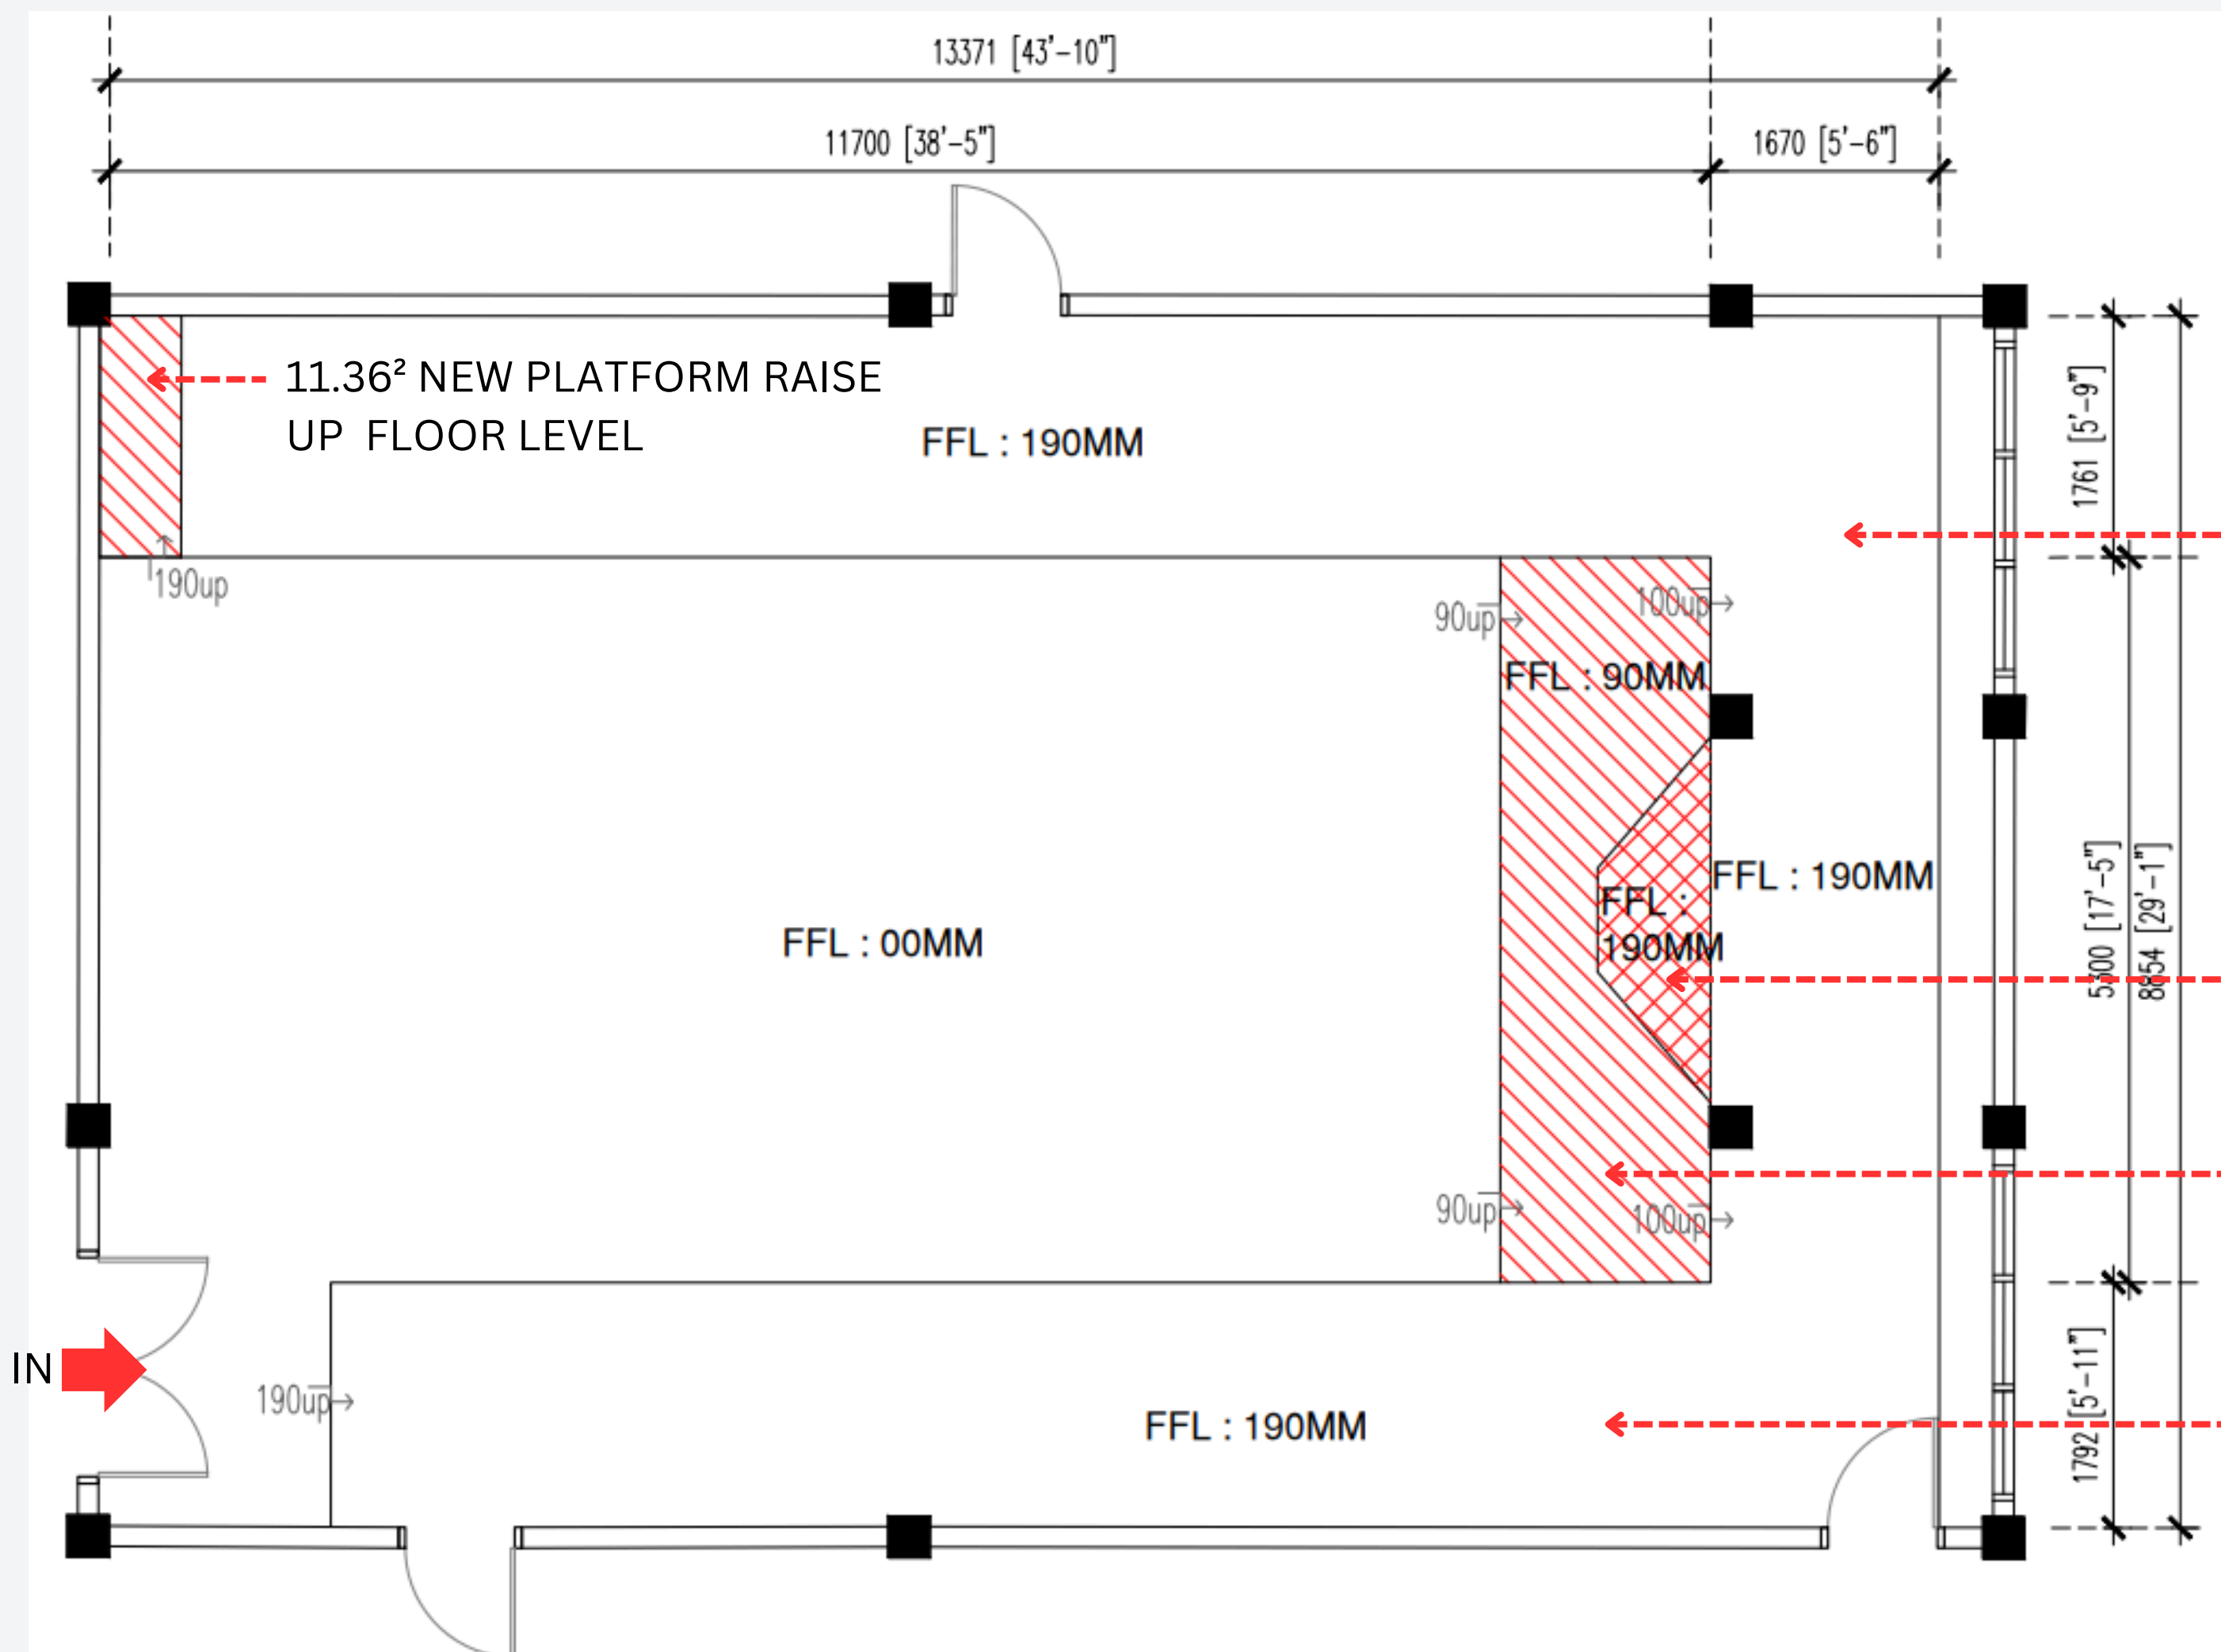

CADANGAN MEJA MESYUARAT BILIK MESYUARAT CHILLING

JABATAN BANGUNAN

- 34.31ft² NEW DESIGN TABLE MEETING TO SUPPLIER DETAIL (2 OPTION)
- 36.19ft² NEW DESIGN TABLE MEETING TO SUPPLIER DETAIL (2 OPTION)
- 111.18ft² TABLE ON TOP TO SUPPLIER DETAIL (2 OPTION)
- 217.83ft² NEW DESIGN TABLE MEETING TO SUPPLIER DETAIL (2 OPTION)
- 60.10ft² NEW MEETING CHAIR TO SUPPLIER DETAIL
- 60.10ft² NEW DESIGN TABLE MEETING TO SUPPLIER DETAIL (2 OPTION)

34.31ft² NEW DESIGN TABLE
MEETING TO SUPPLIER DETAIL
(2 OPTION)

36.19ft² NEW DESIGN TABLE
MEETING TO SUPPLIER DETAIL
(2 OPTION)

111.18ft² TABLE ON TOP TO
SUPPLIER DETAIL
(2 OPTION)

217.83ft² NEW DESIGN TABLE
MEETING TO SUPPLIER DETAIL
(2 OPTION)

60.10ft² NEW MEETING CHAIR
TO SUPPLIER DETAIL

60.10ft² NEW DESIGN TABLE
MEETING TO SUPPLIER DETAIL
(2 OPTION)

NEW CARPET TO
SUPPLIER DETAIL

1,600MM X 32,00MM
SIZE OF PROPOSED LED
SREEN TO SUPPLIER
DETAIL

Leather Table Pad that fits the table size and standard thickness

CADANGAN LOKASI PLUG POINT

LEGEND		
Simbol	Jenis	Nos
	 	24
	2 Gang Double Pole Switched Socket with 2 USB Port	

CADANGAN LOKASI WIRELESS PORT CHARGER