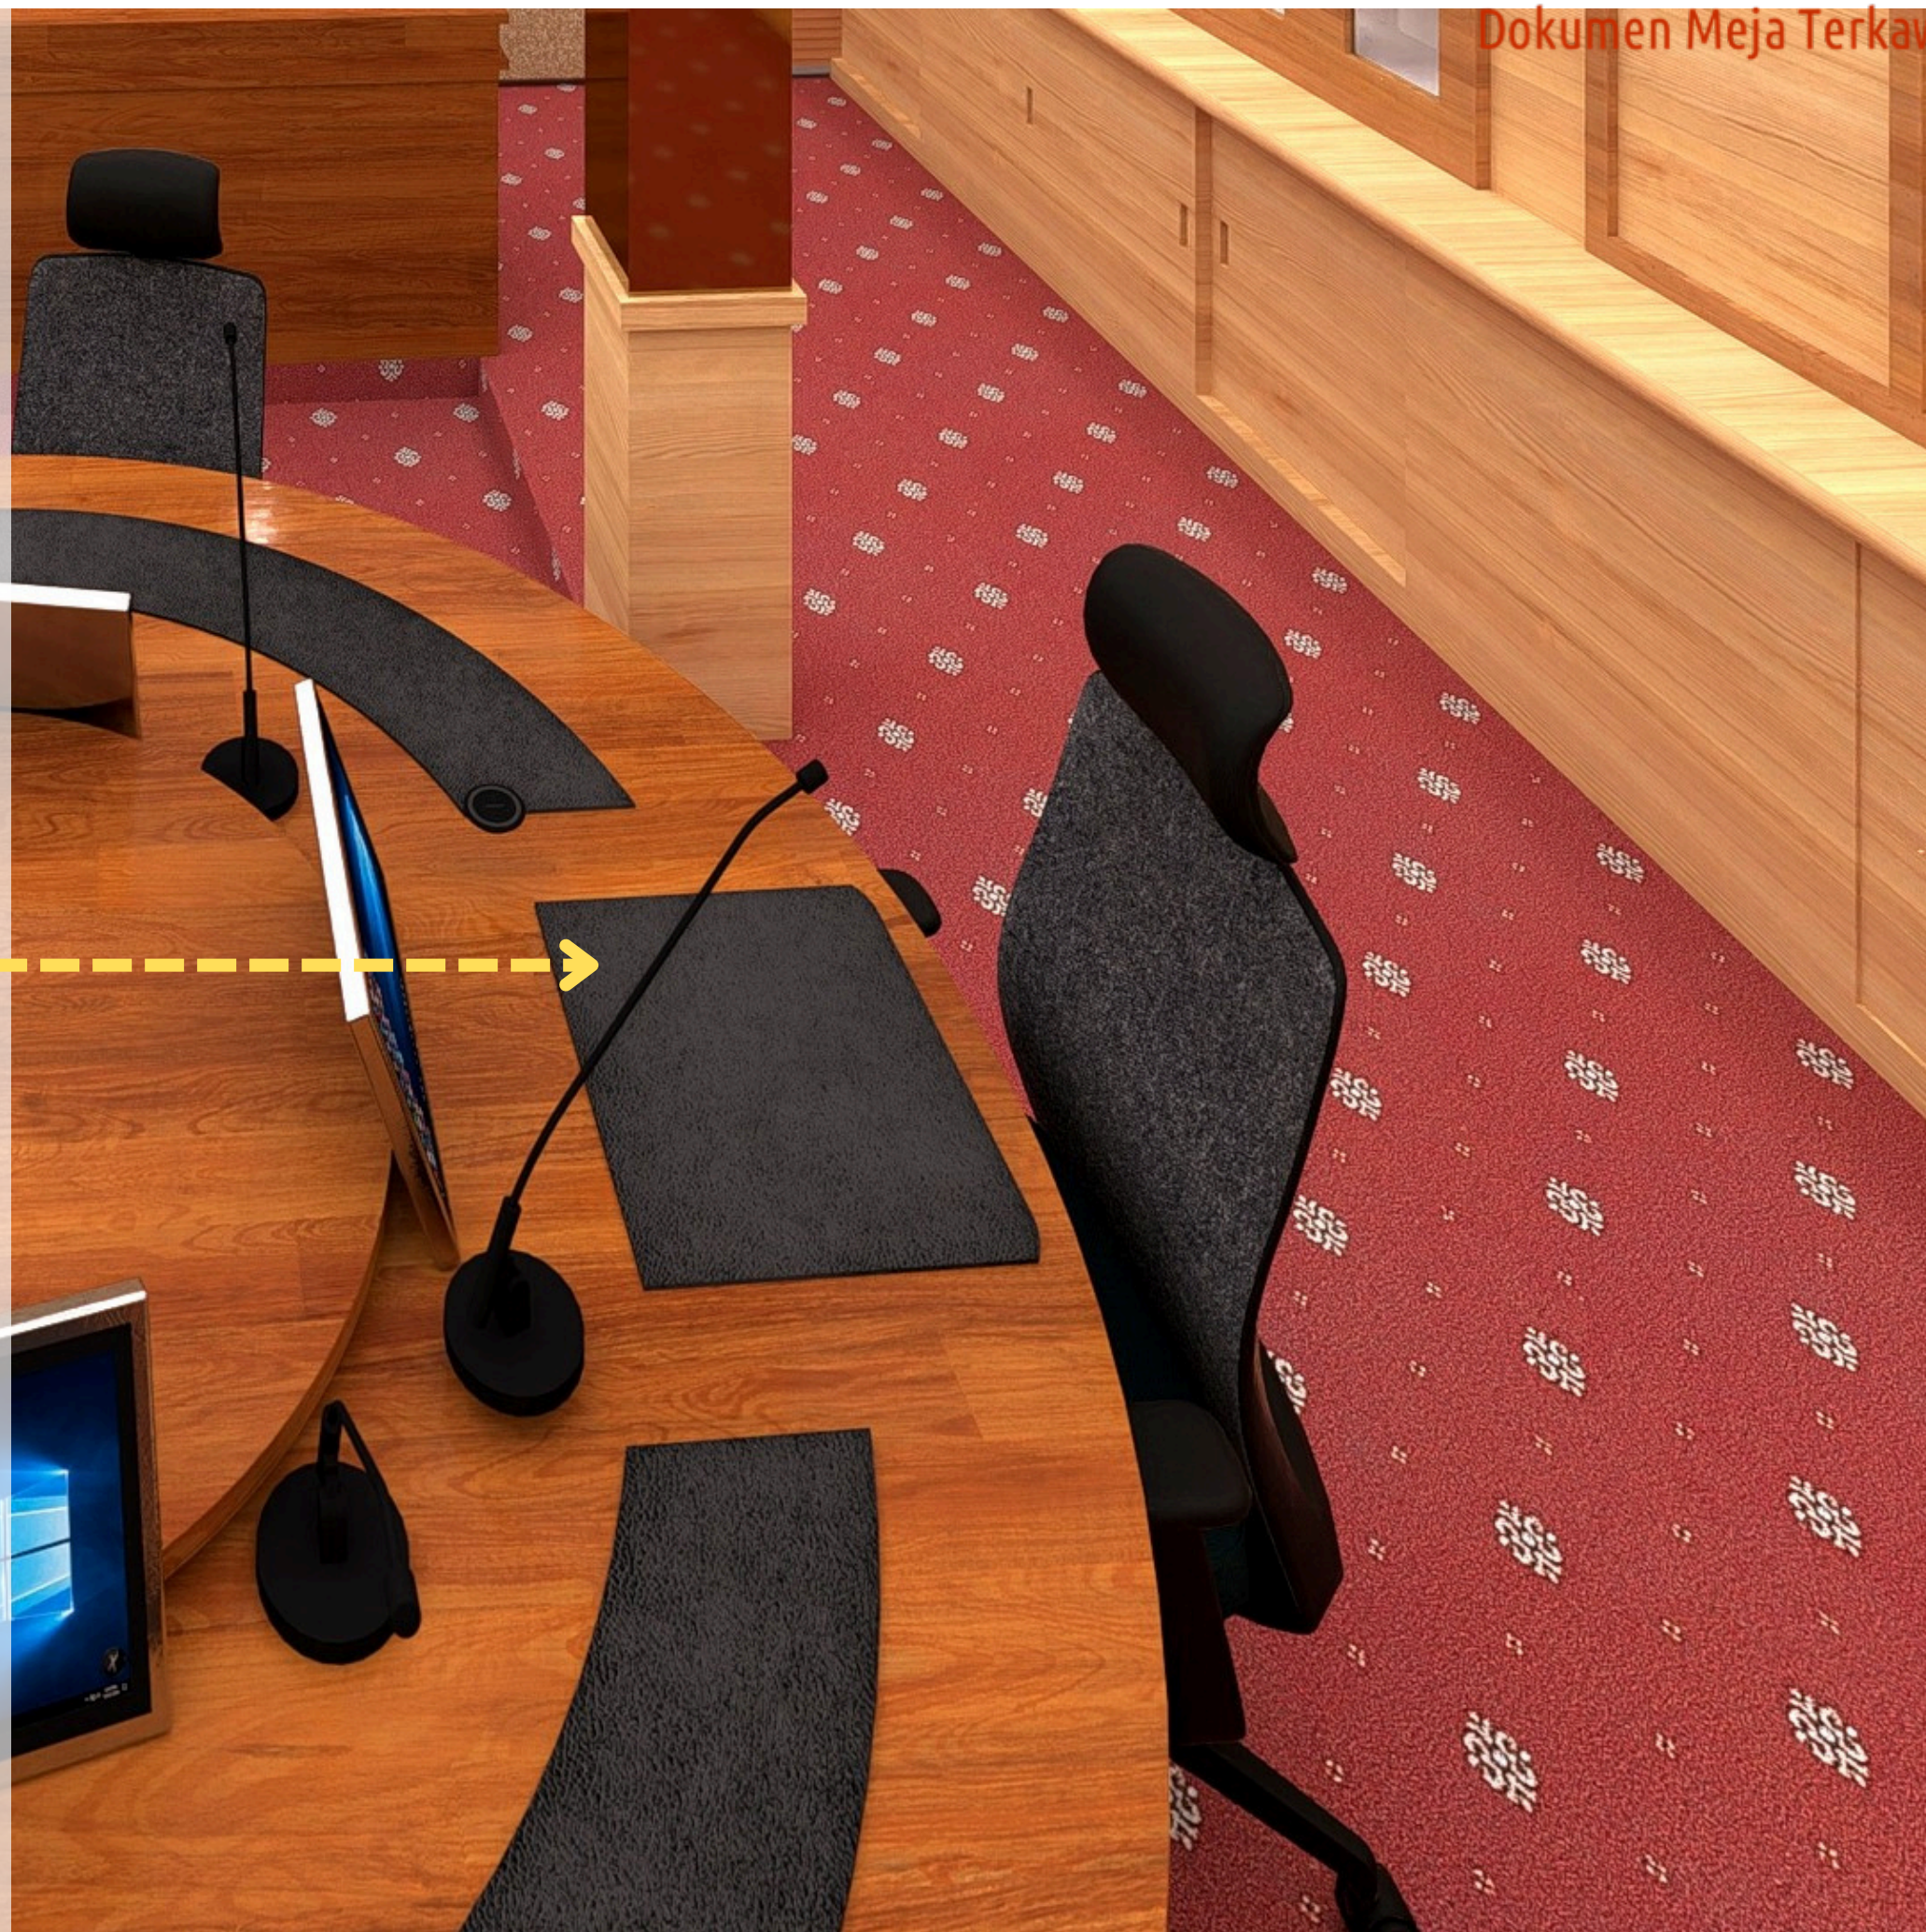

Leather Table Pad that fits the table size and standard thickness

CADANGAN LOKASI PLUG POINT

LEGEND		
Simbol	Jenis	Nos
	 	24
	2 Gang Double Pole Switched Socket with 2 USB Port	

CADANGAN LOKASI WIRELESS PORT CHARGER