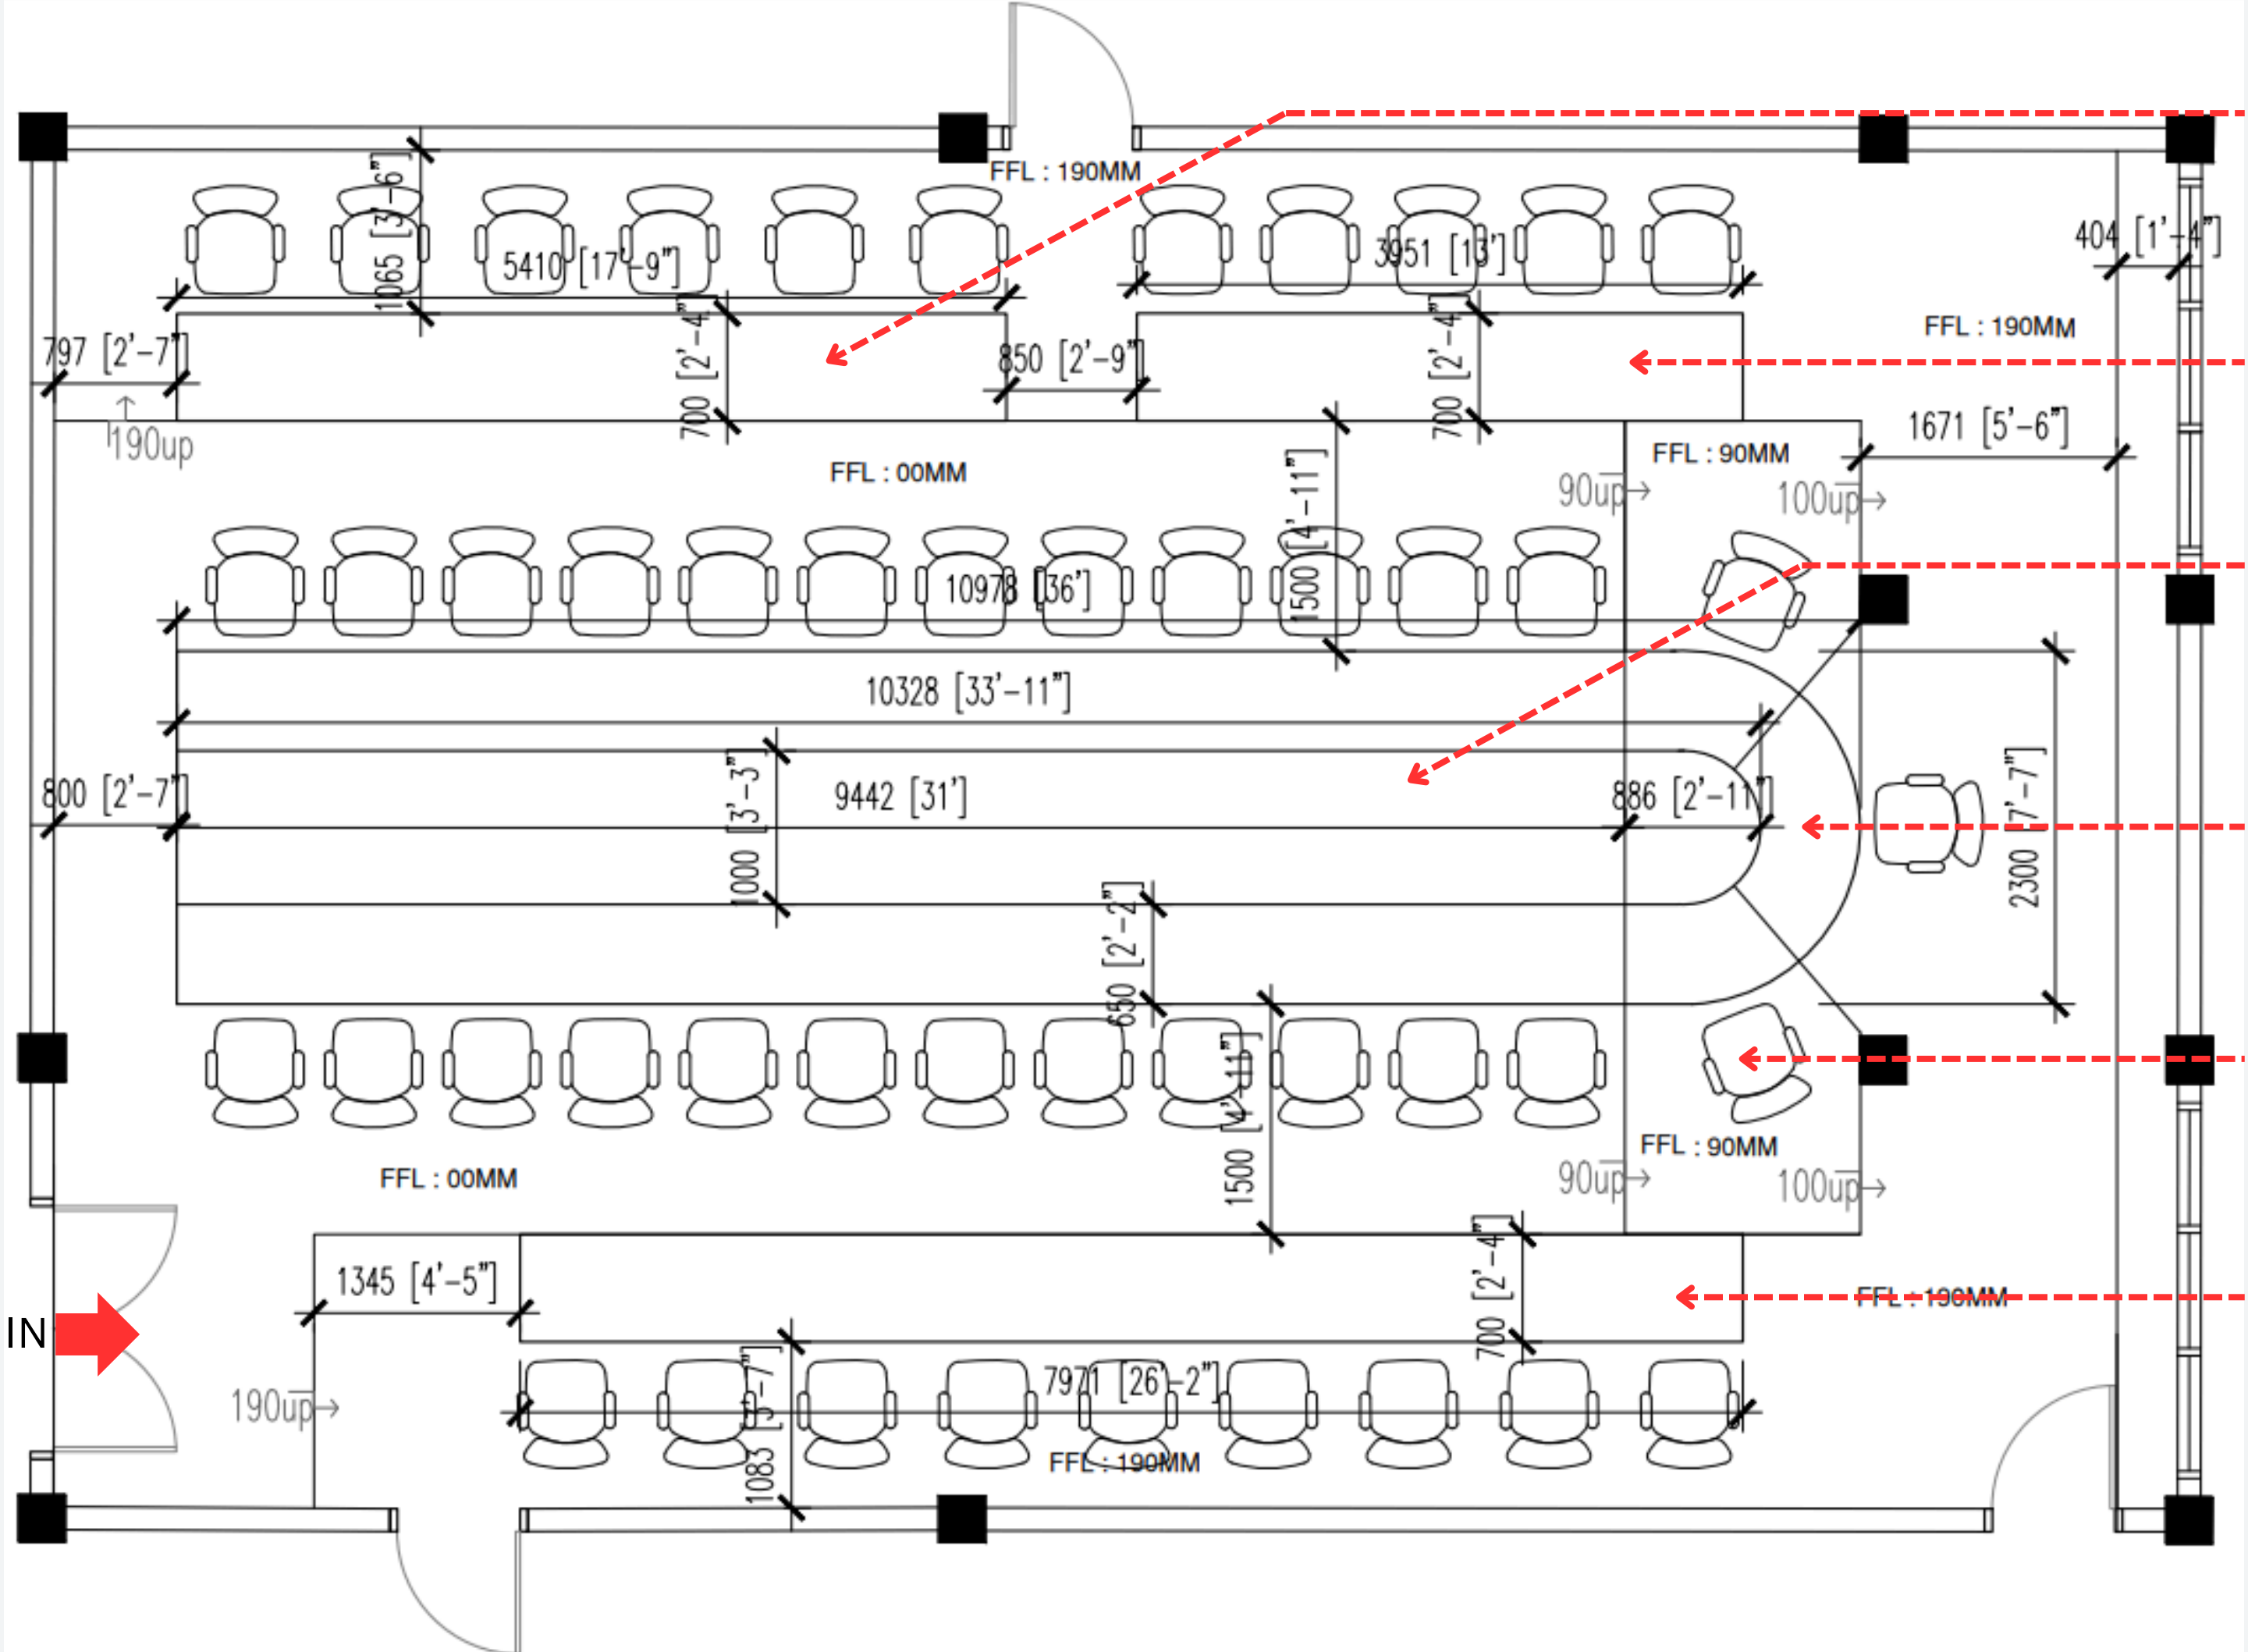

CADANGAN MEJA MESYUARAT BILIK MESYUARAT CHILLING

JABATAN BANGUNAN

- 34.31ft² NEW DESIGN TABLE MEETING TO SUPPLIER DETAIL (2 OPTION)
- 36.19ft² NEW DESIGN TABLE MEETING TO SUPPLIER DETAIL (2 OPTION)
- 111.18ft² TABLE ON TOP TO SUPPLIER DETAIL (2 OPTION)
- 217.83ft² NEW DESIGN TABLE MEETING TO SUPPLIER DETAIL (2 OPTION)
- 60.10ft² NEW MEETING CHAIR TO SUPPLIER DETAIL
- 60.10ft² NEW DESIGN TABLE MEETING TO SUPPLIER DETAIL (2 OPTION)

34.31ft² NEW DESIGN TABLE
MEETING TO SUPPLIER DETAIL
(2 OPTION)

36.19ft² NEW DESIGN TABLE
MEETING TO SUPPLIER DETAIL
(2 OPTION)

111.18ft² TABLE ON TOP TO
SUPPLIER DETAIL
(2 OPTION)

217.83ft² NEW DESIGN TABLE
MEETING TO SUPPLIER DETAIL
(2 OPTION)

60.10ft² NEW MEETING CHAIR
TO SUPPLIER DETAIL

60.10ft² NEW DESIGN TABLE
MEETING TO SUPPLIER DETAIL
(2 OPTION)

NEW CARPET TO
SUPPLIER DETAIL

1,600MM X 32,00MM
SIZE OF PROPOSED LED
SREEN TO SUPPLIER
DETAIL

Leather Table Pad that fits the table size and standard thickness

CADANGAN LOKASI PLUG POINT

LEGEND		
Simbol	Jenis	Nos
	 	24
	2 Gang Double Pole Switched Socket with 2 USB Port	

CADANGAN LOKASI WIRELESS PORT CHARGER