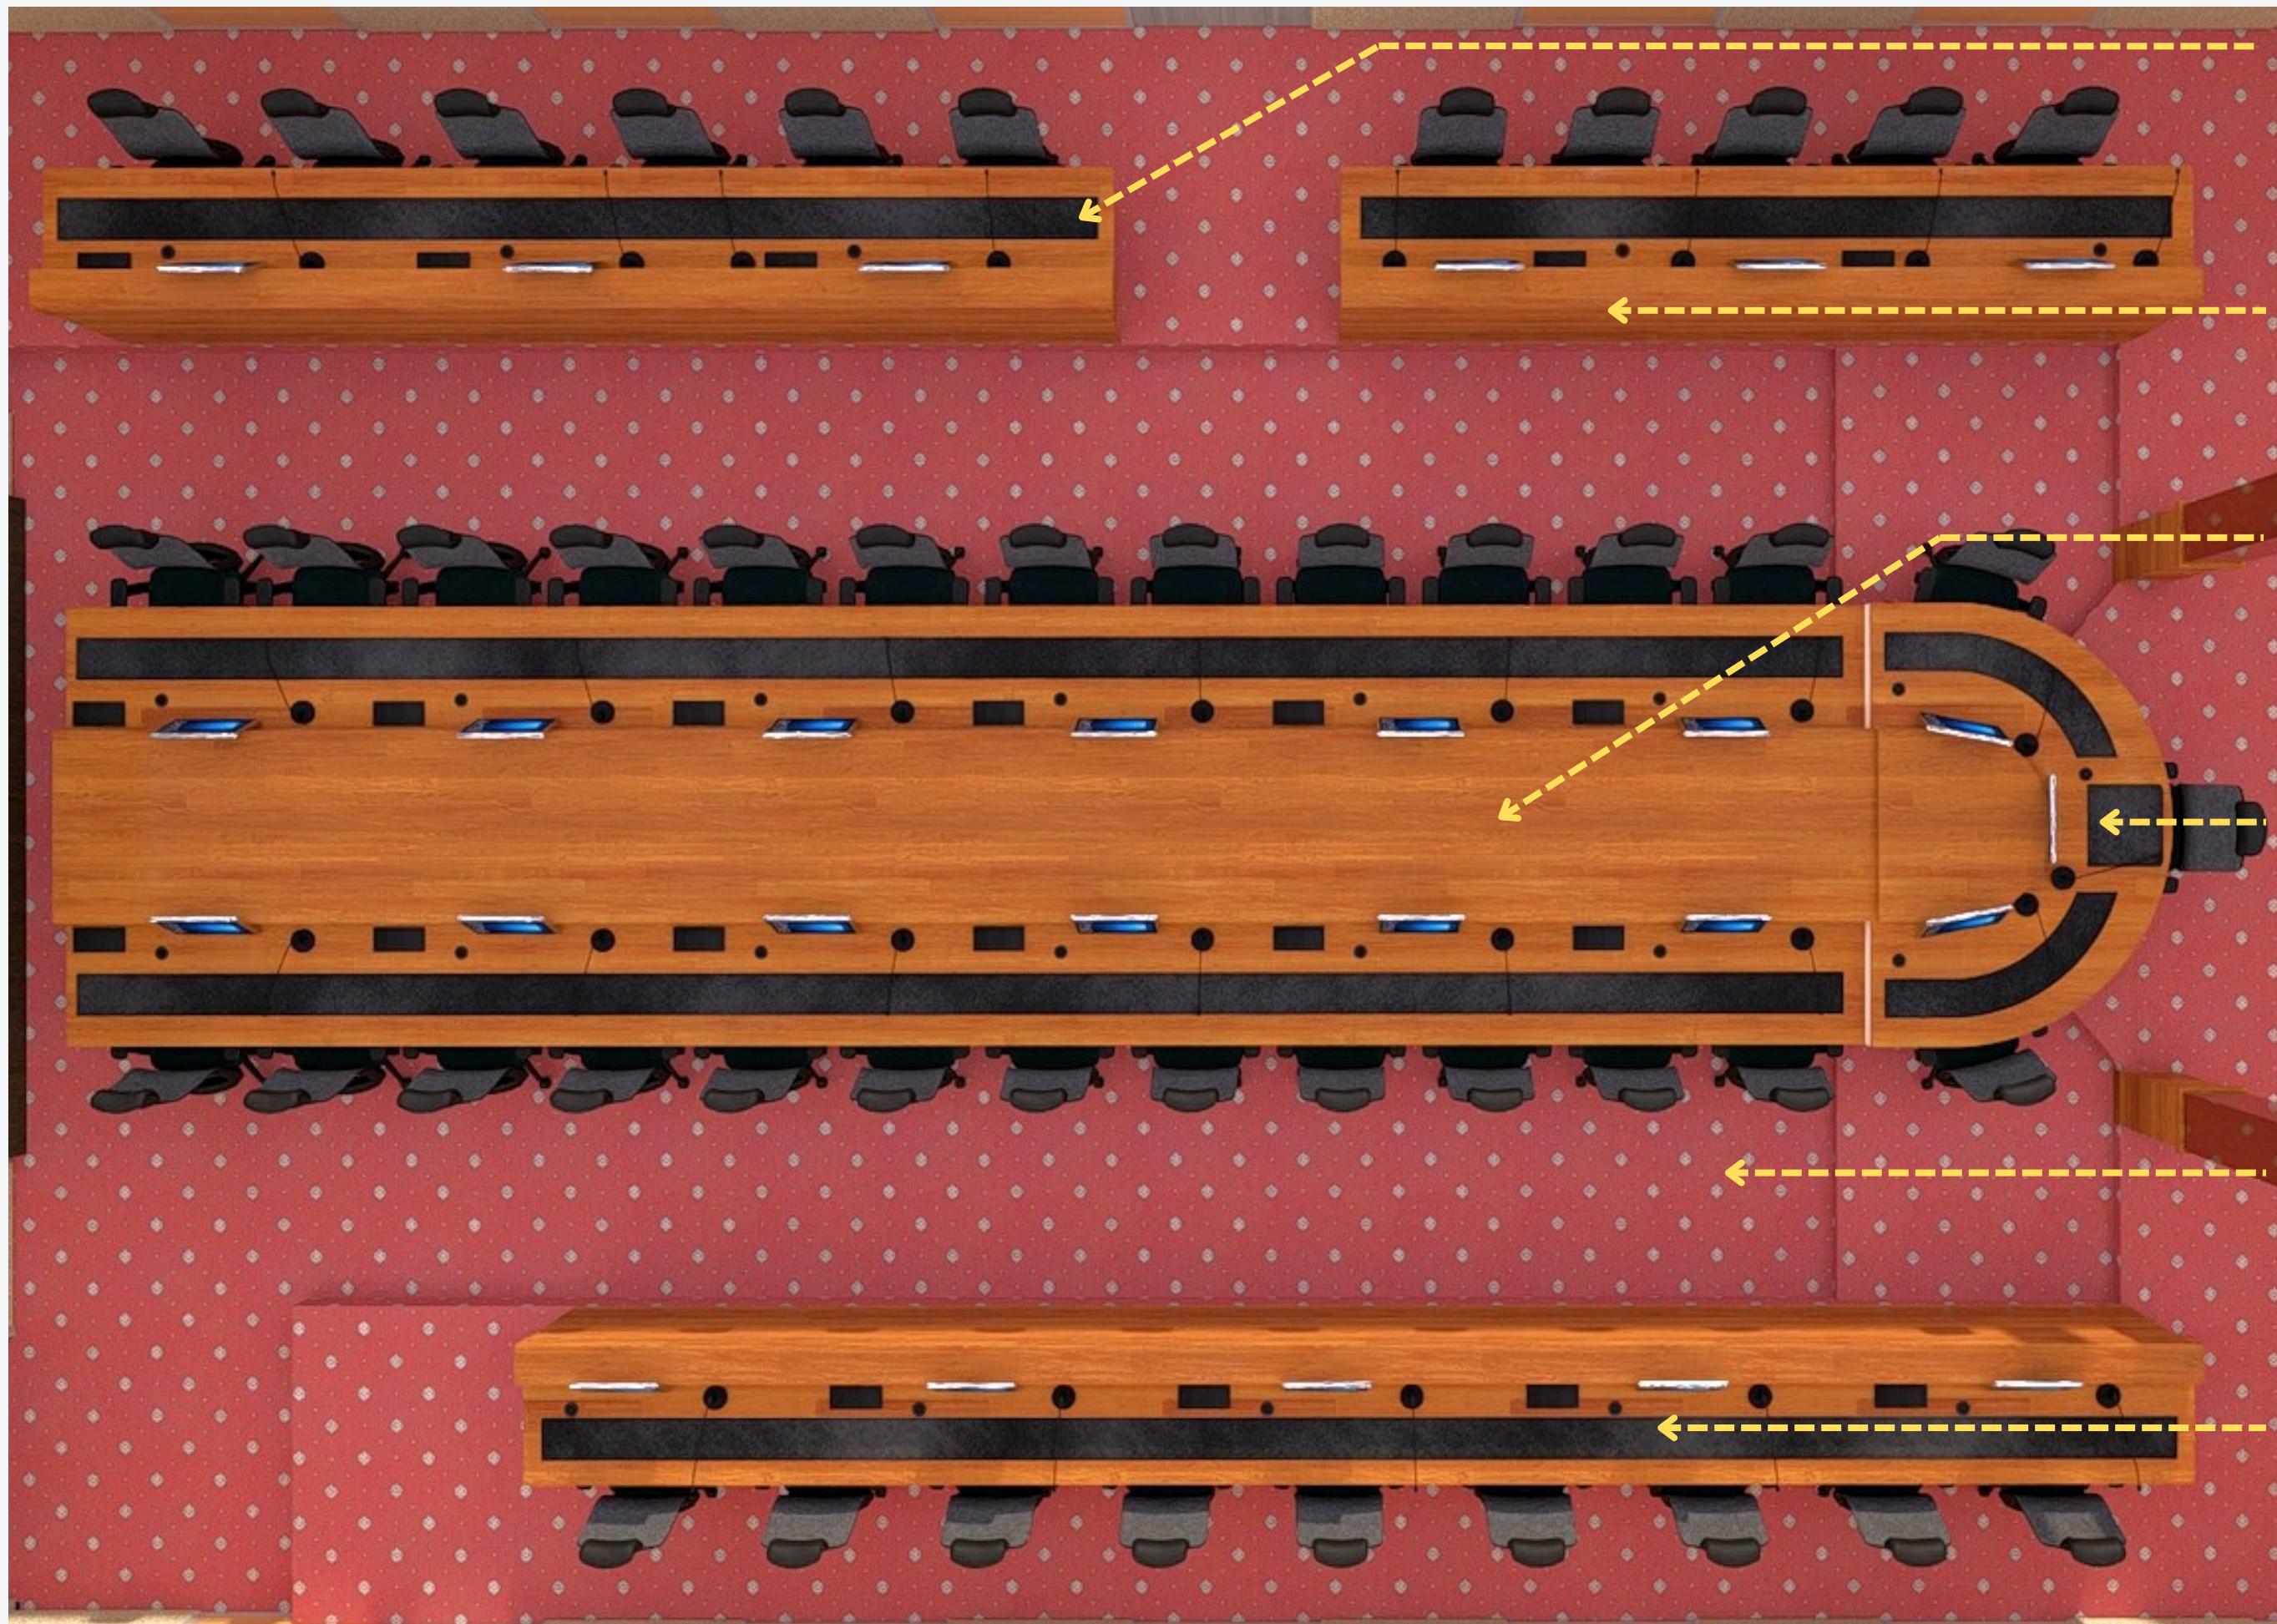

CADANGAN MEJA MESYUARAT BILIK MESYUARAT CHILLING

JABATAN BANGUNAN

- 34.31ft² NEW DESIGN TABLE MEETING TO SUPPLIER DETAIL (2 OPTION)
- 36.19ft² NEW DESIGN TABLE MEETING TO SUPPLIER DETAIL (2 OPTION)
- 111.18ft² TABLE ON TOP TO SUPPLIER DETAIL (2 OPTION)
- 217.83ft² NEW DESIGN TABLE MEETING TO SUPPLIER DETAIL (2 OPTION)
- 60.10ft² NEW MEETING CHAIR TO SUPPLIER DETAIL
- 60.10ft² NEW DESIGN TABLE MEETING TO SUPPLIER DETAIL (2 OPTION)

34.31ft² NEW DESIGN TABLE
MEETING TO SUPPLIER DETAIL
(2 OPTION)

36.19ft² NEW DESIGN TABLE
MEETING TO SUPPLIER DETAIL
(2 OPTION)

111.18ft² TABLE ON TOP TO
SUPPLIER DETAIL
(2 OPTION)

217.83ft² NEW DESIGN TABLE
MEETING TO SUPPLIER DETAIL
(2 OPTION)

60.10ft² NEW MEETING CHAIR
TO SUPPLIER DETAIL

60.10ft² NEW DESIGN TABLE
MEETING TO SUPPLIER DETAIL
(2 OPTION)

NEW CARPET TO
SUPPLIER DETAIL

1,600MM X 32,00MM
SIZE OF PROPOSED LED
SREEN TO SUPPLIER
DETAIL

Leather Table Pad that fits the table size and standard thickness

CADANGAN LOKASI PLUG POINT

LEGEND		
Simbol	Jenis	Nos
	 	24
	2 Gang Double Pole Switched Socket with 2 USB Port	

CADANGAN LOKASI WIRELESS PORT CHARGER