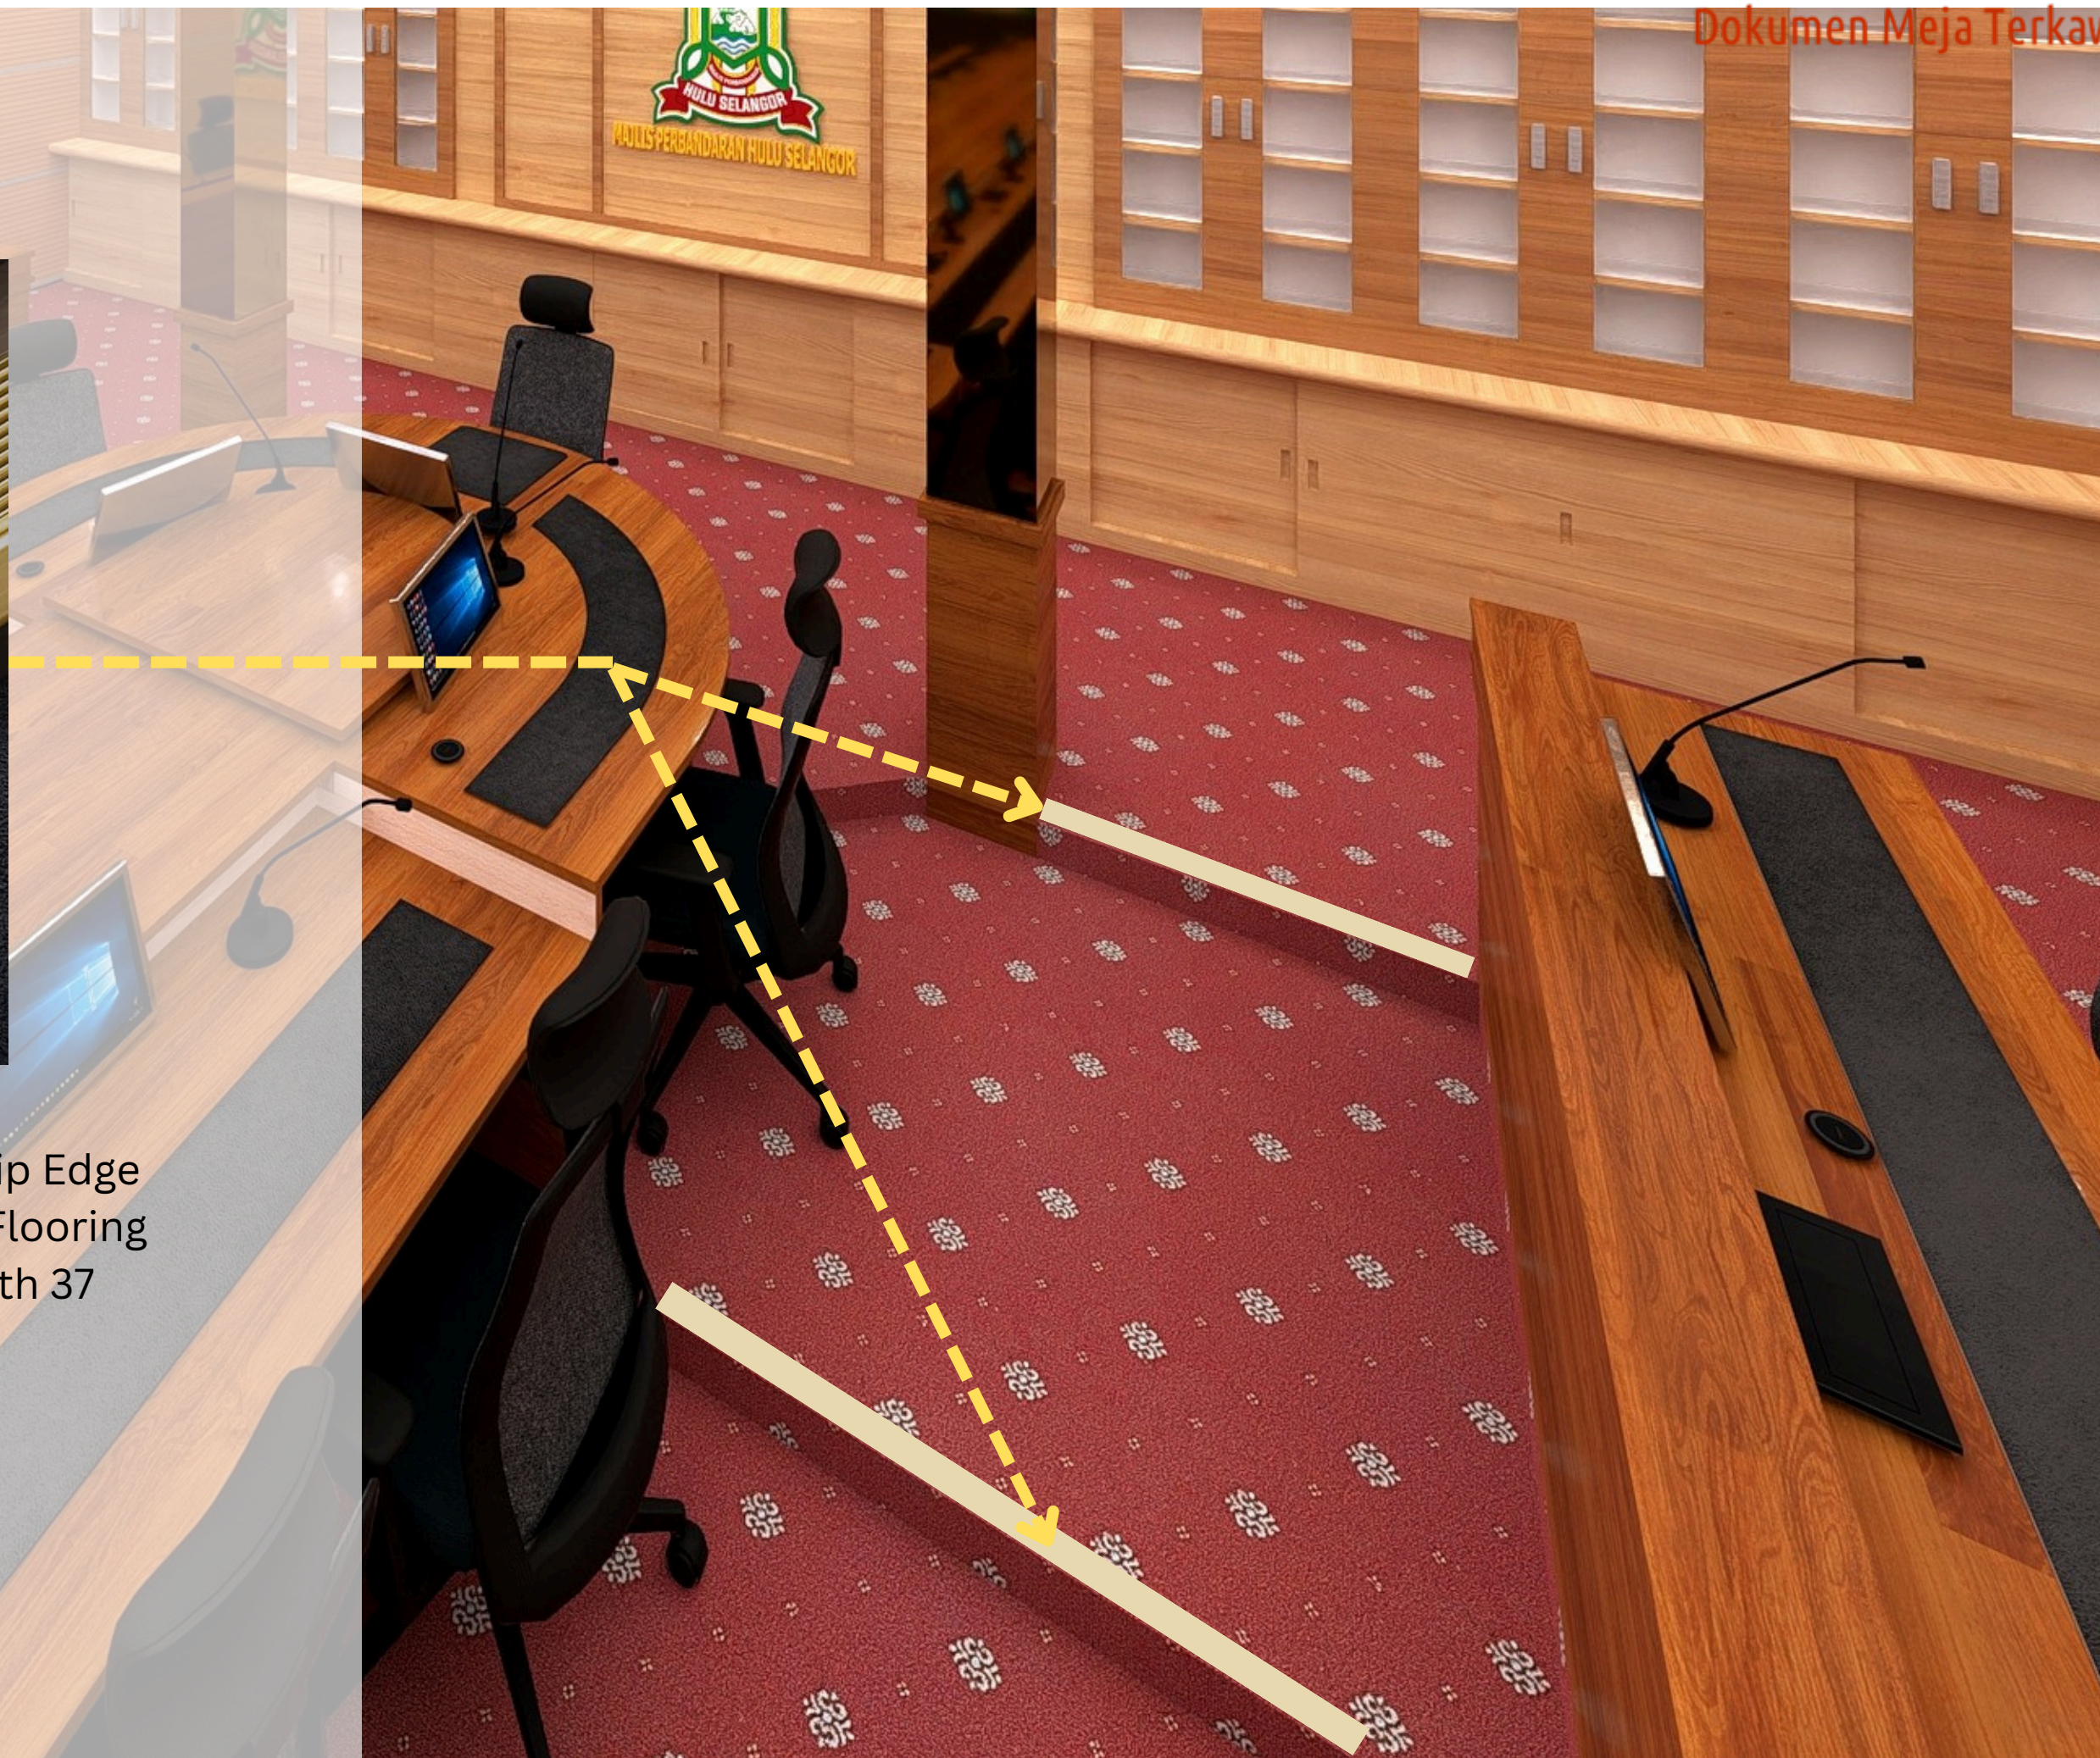

Leather Table Pad that fits the table size and standard thickness

CADANGAN LOKASI PLUG POINT

LEGEND		
Simbol	Jenis	Nos
	 	24
	2 Gang Double Pole Switched Socket with 2 USB Port	

CADANGAN LOKASI WIRELESS PORT CHARGER

LEGEND		
Simbol	Jenis	Nos
	<p>Desktop Wireless Charger</p> 	<p>27</p>
<p>1 Pole Switched wireless port charger build in table meeting</p>		

CADANGAN LOKASI MONITOR DISPLAY

LEGEND		
Simbol	Jenis	Nos
	 	26