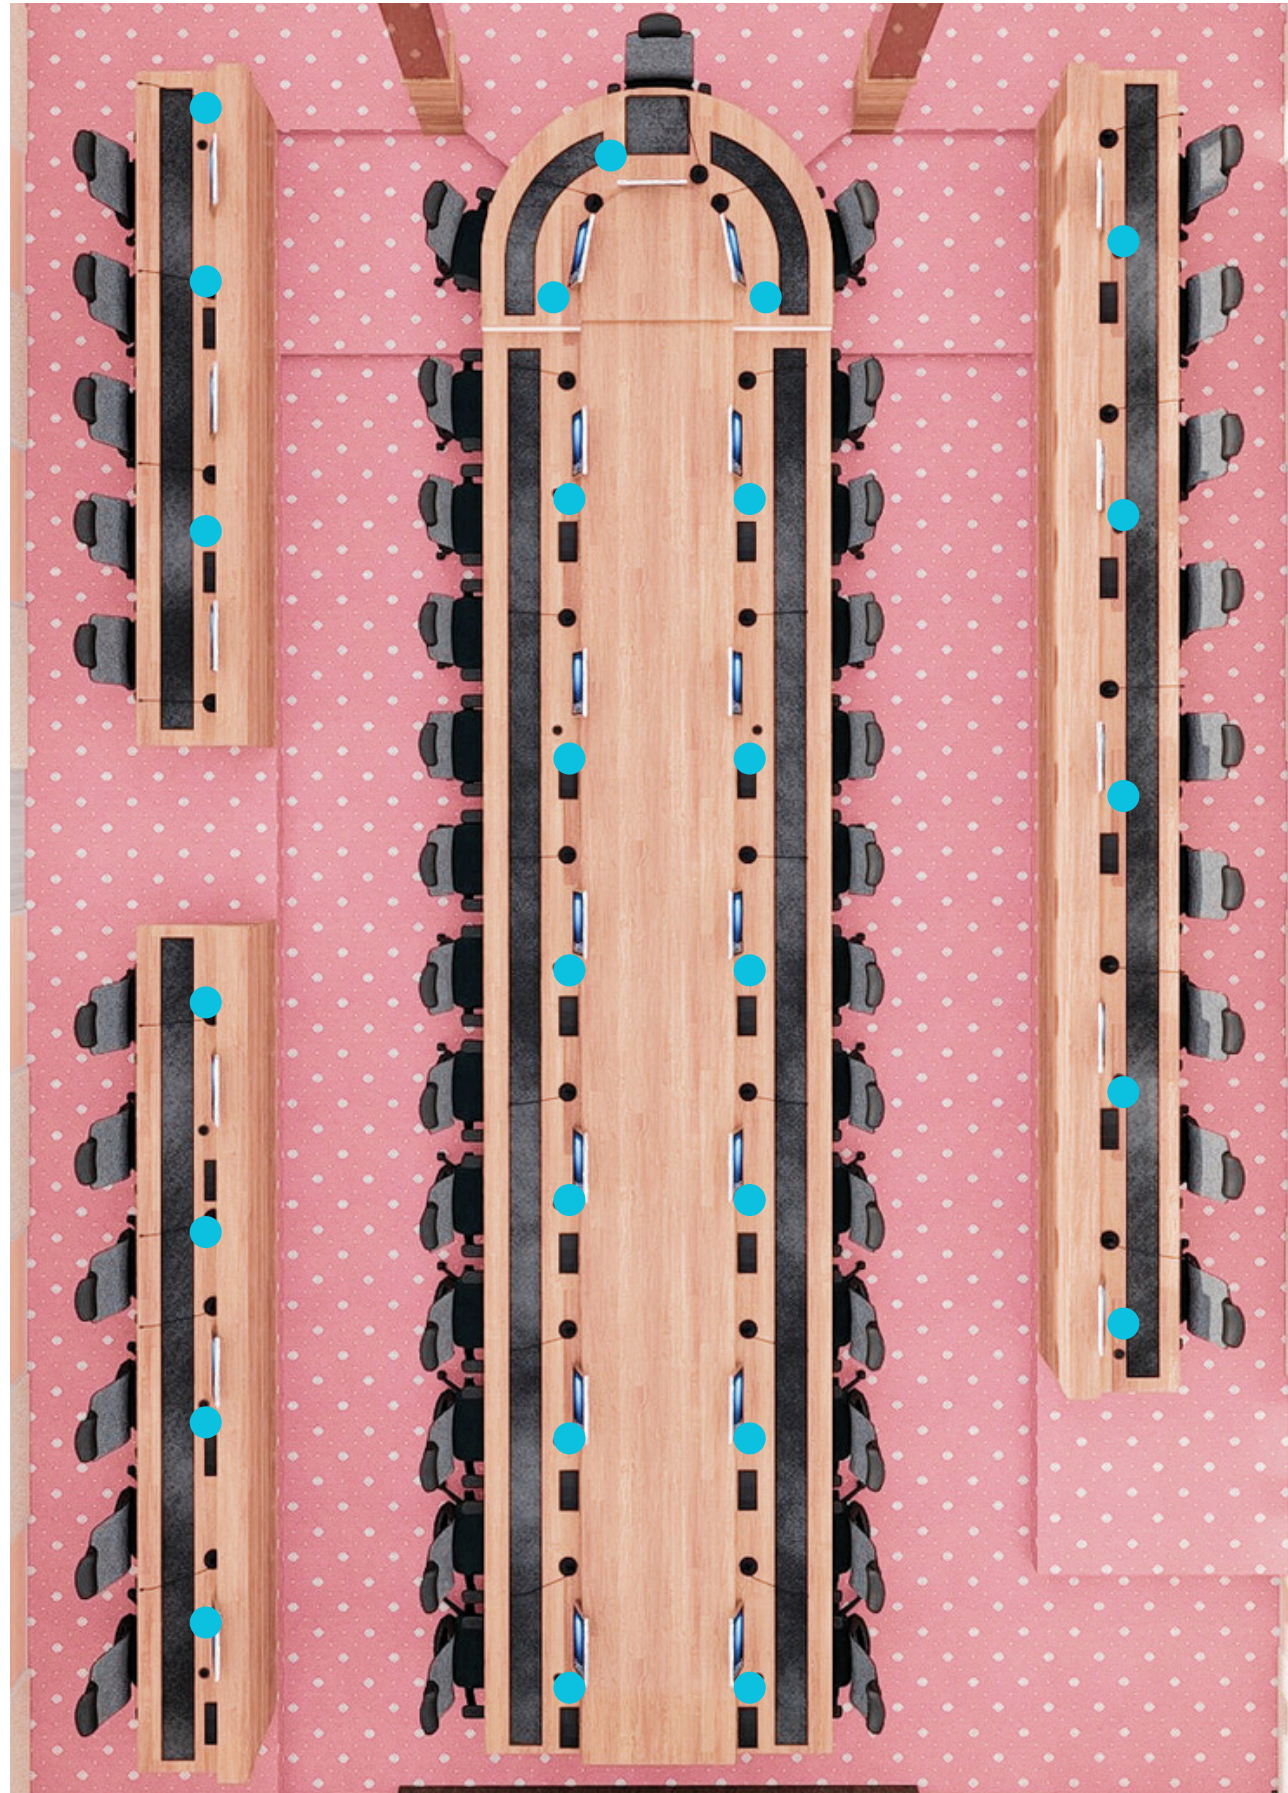

Leather Table Pad that fits the table size and standard thickness

CADANGAN LOKASI PLUG POINT

LEGEND		
Simbol	Jenis	Nos
	 	24
	2 Gang Double Pole Switched Socket with 2 USB Port	

CADANGAN LOKASI WIRELESS PORT CHARGER

LEGEND		
Simbol	Jenis	Nos
	<p>Desktop Wireless Charger</p> 	<p>27</p>
<p>1 Pole Switched wireless port charger build in table meeting</p>		

CADANGAN LOKASI MONITOR DISPLAY

LEGEND		
Simbol	Jenis	Nos
	 	26