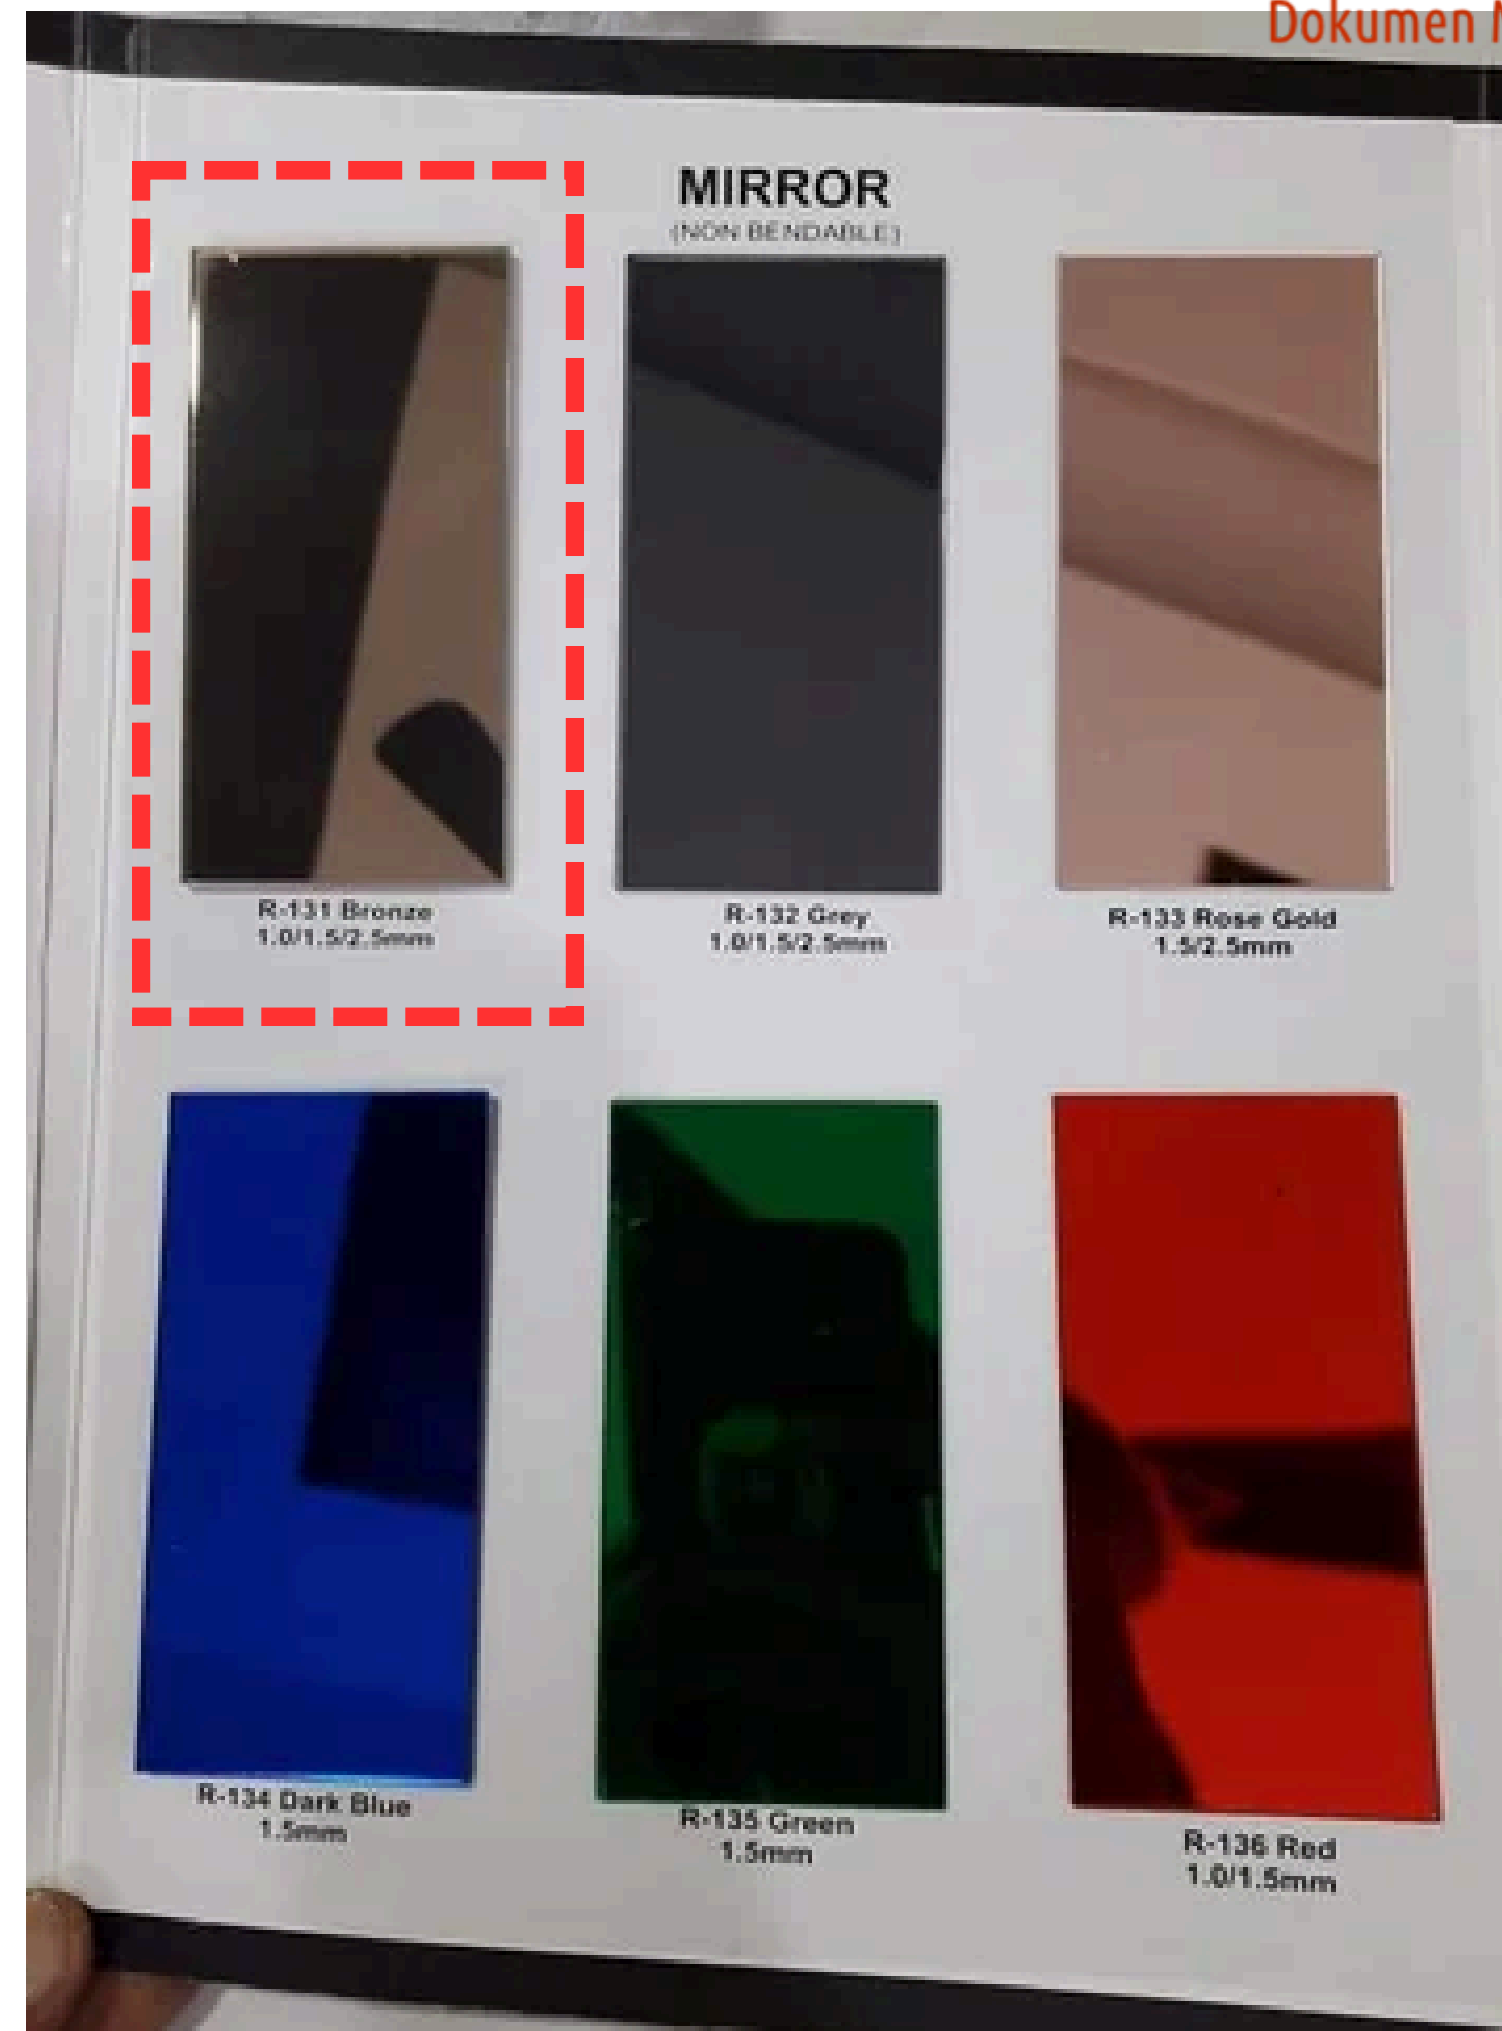

Silver Aluminium Acrylic Mirror

fungsi kepada ruang :

1. Efek reflektif dari cermin dapat menciptakan **ilusi ruang yang lebih luas**
2. Cermin akrilik silver aluminium memberikan **tampilan yang modern dan elegan**, menjadikan tiang lebih menarik secara visual
3. Permukaan cermin akrilik **mudah dibersihkan dan dirawat**, menjadikannya pilihan praktis untuk penggunaan sehari-hari.