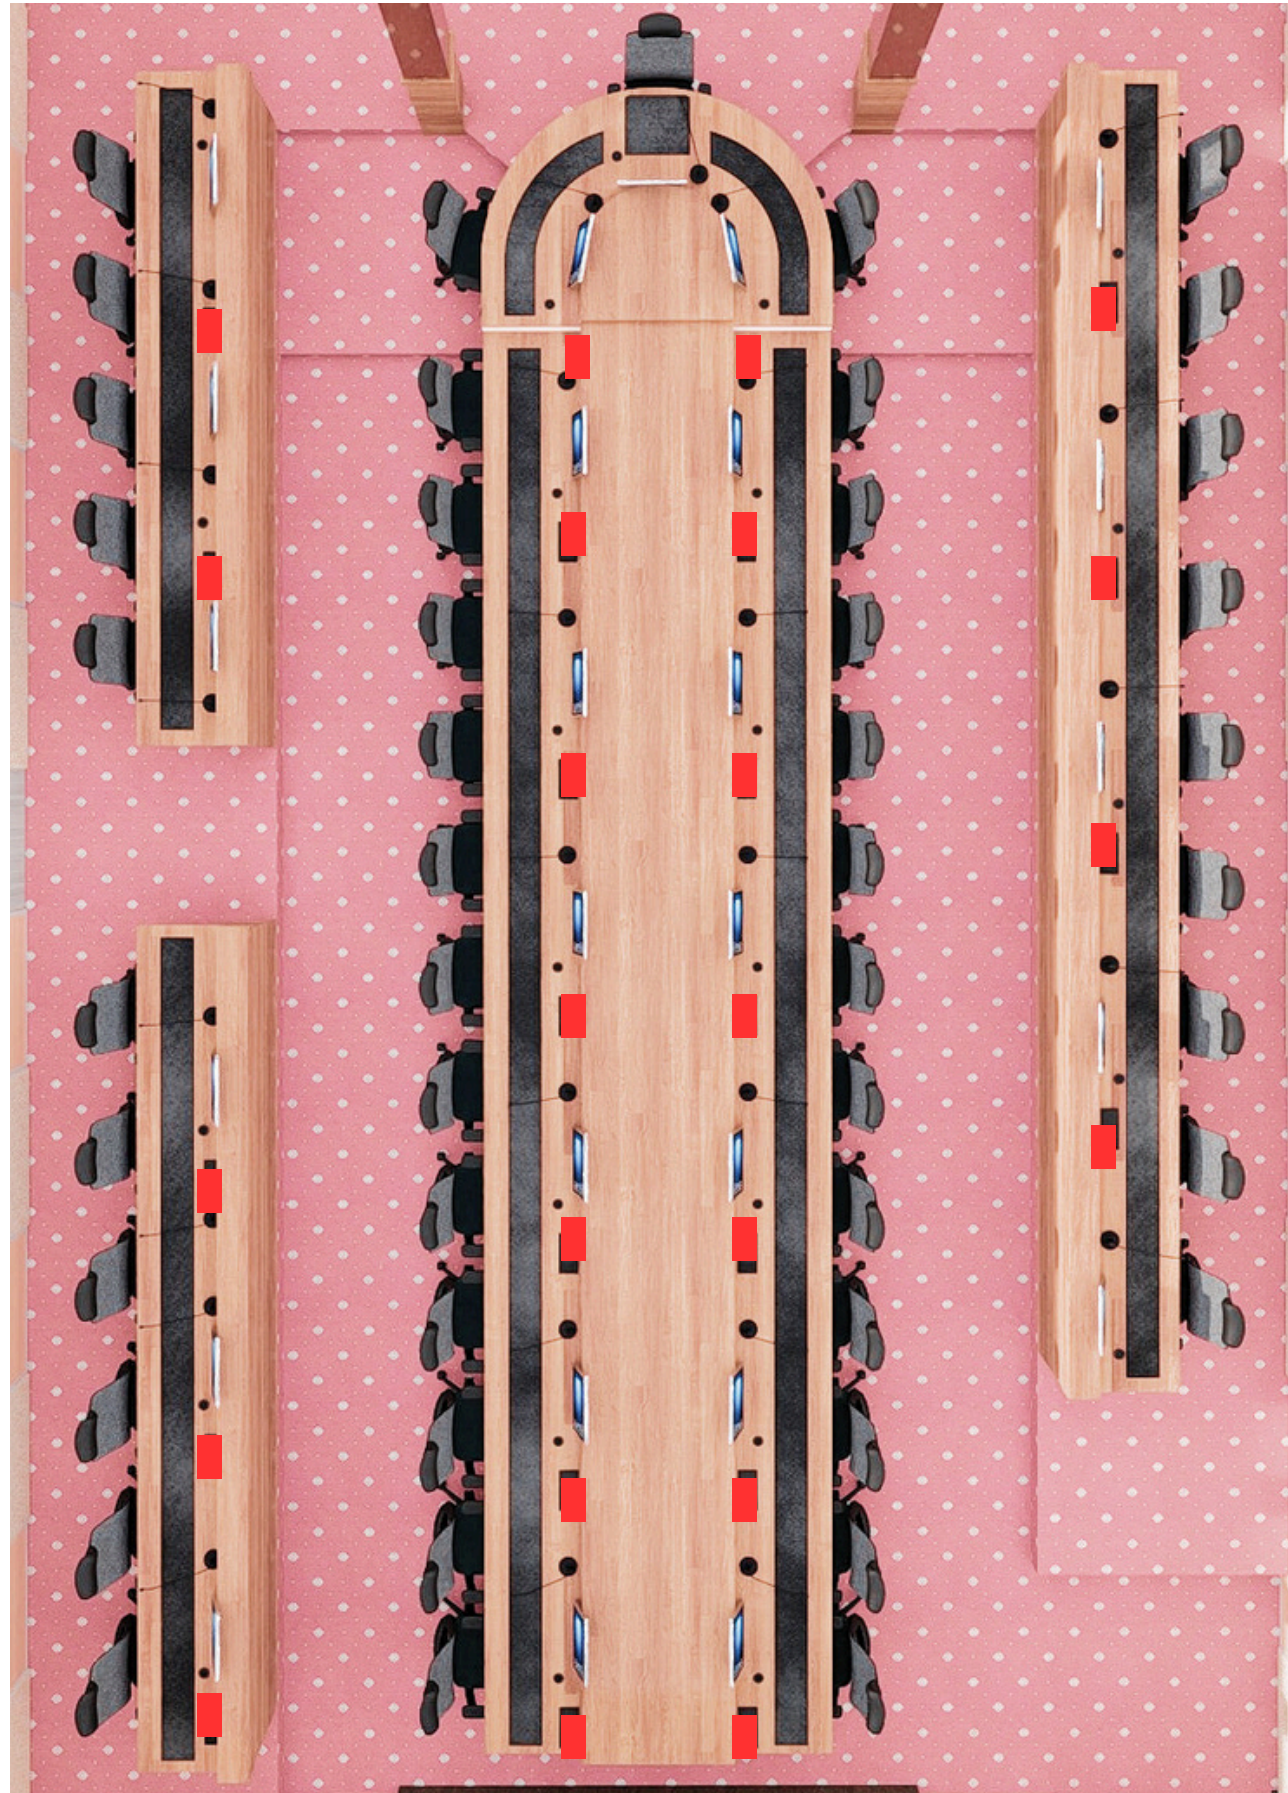

Leather Table Pad that fits the table size and standard thickness

CADANGAN LOKASI PLUG POINT

LEGEND		
Simbol	Jenis	Nos
	 	24
	2 Gang Double Pole Switched Socket with 2 USB Port	

CADANGAN LOKASI WIRELESS PORT CHARGER