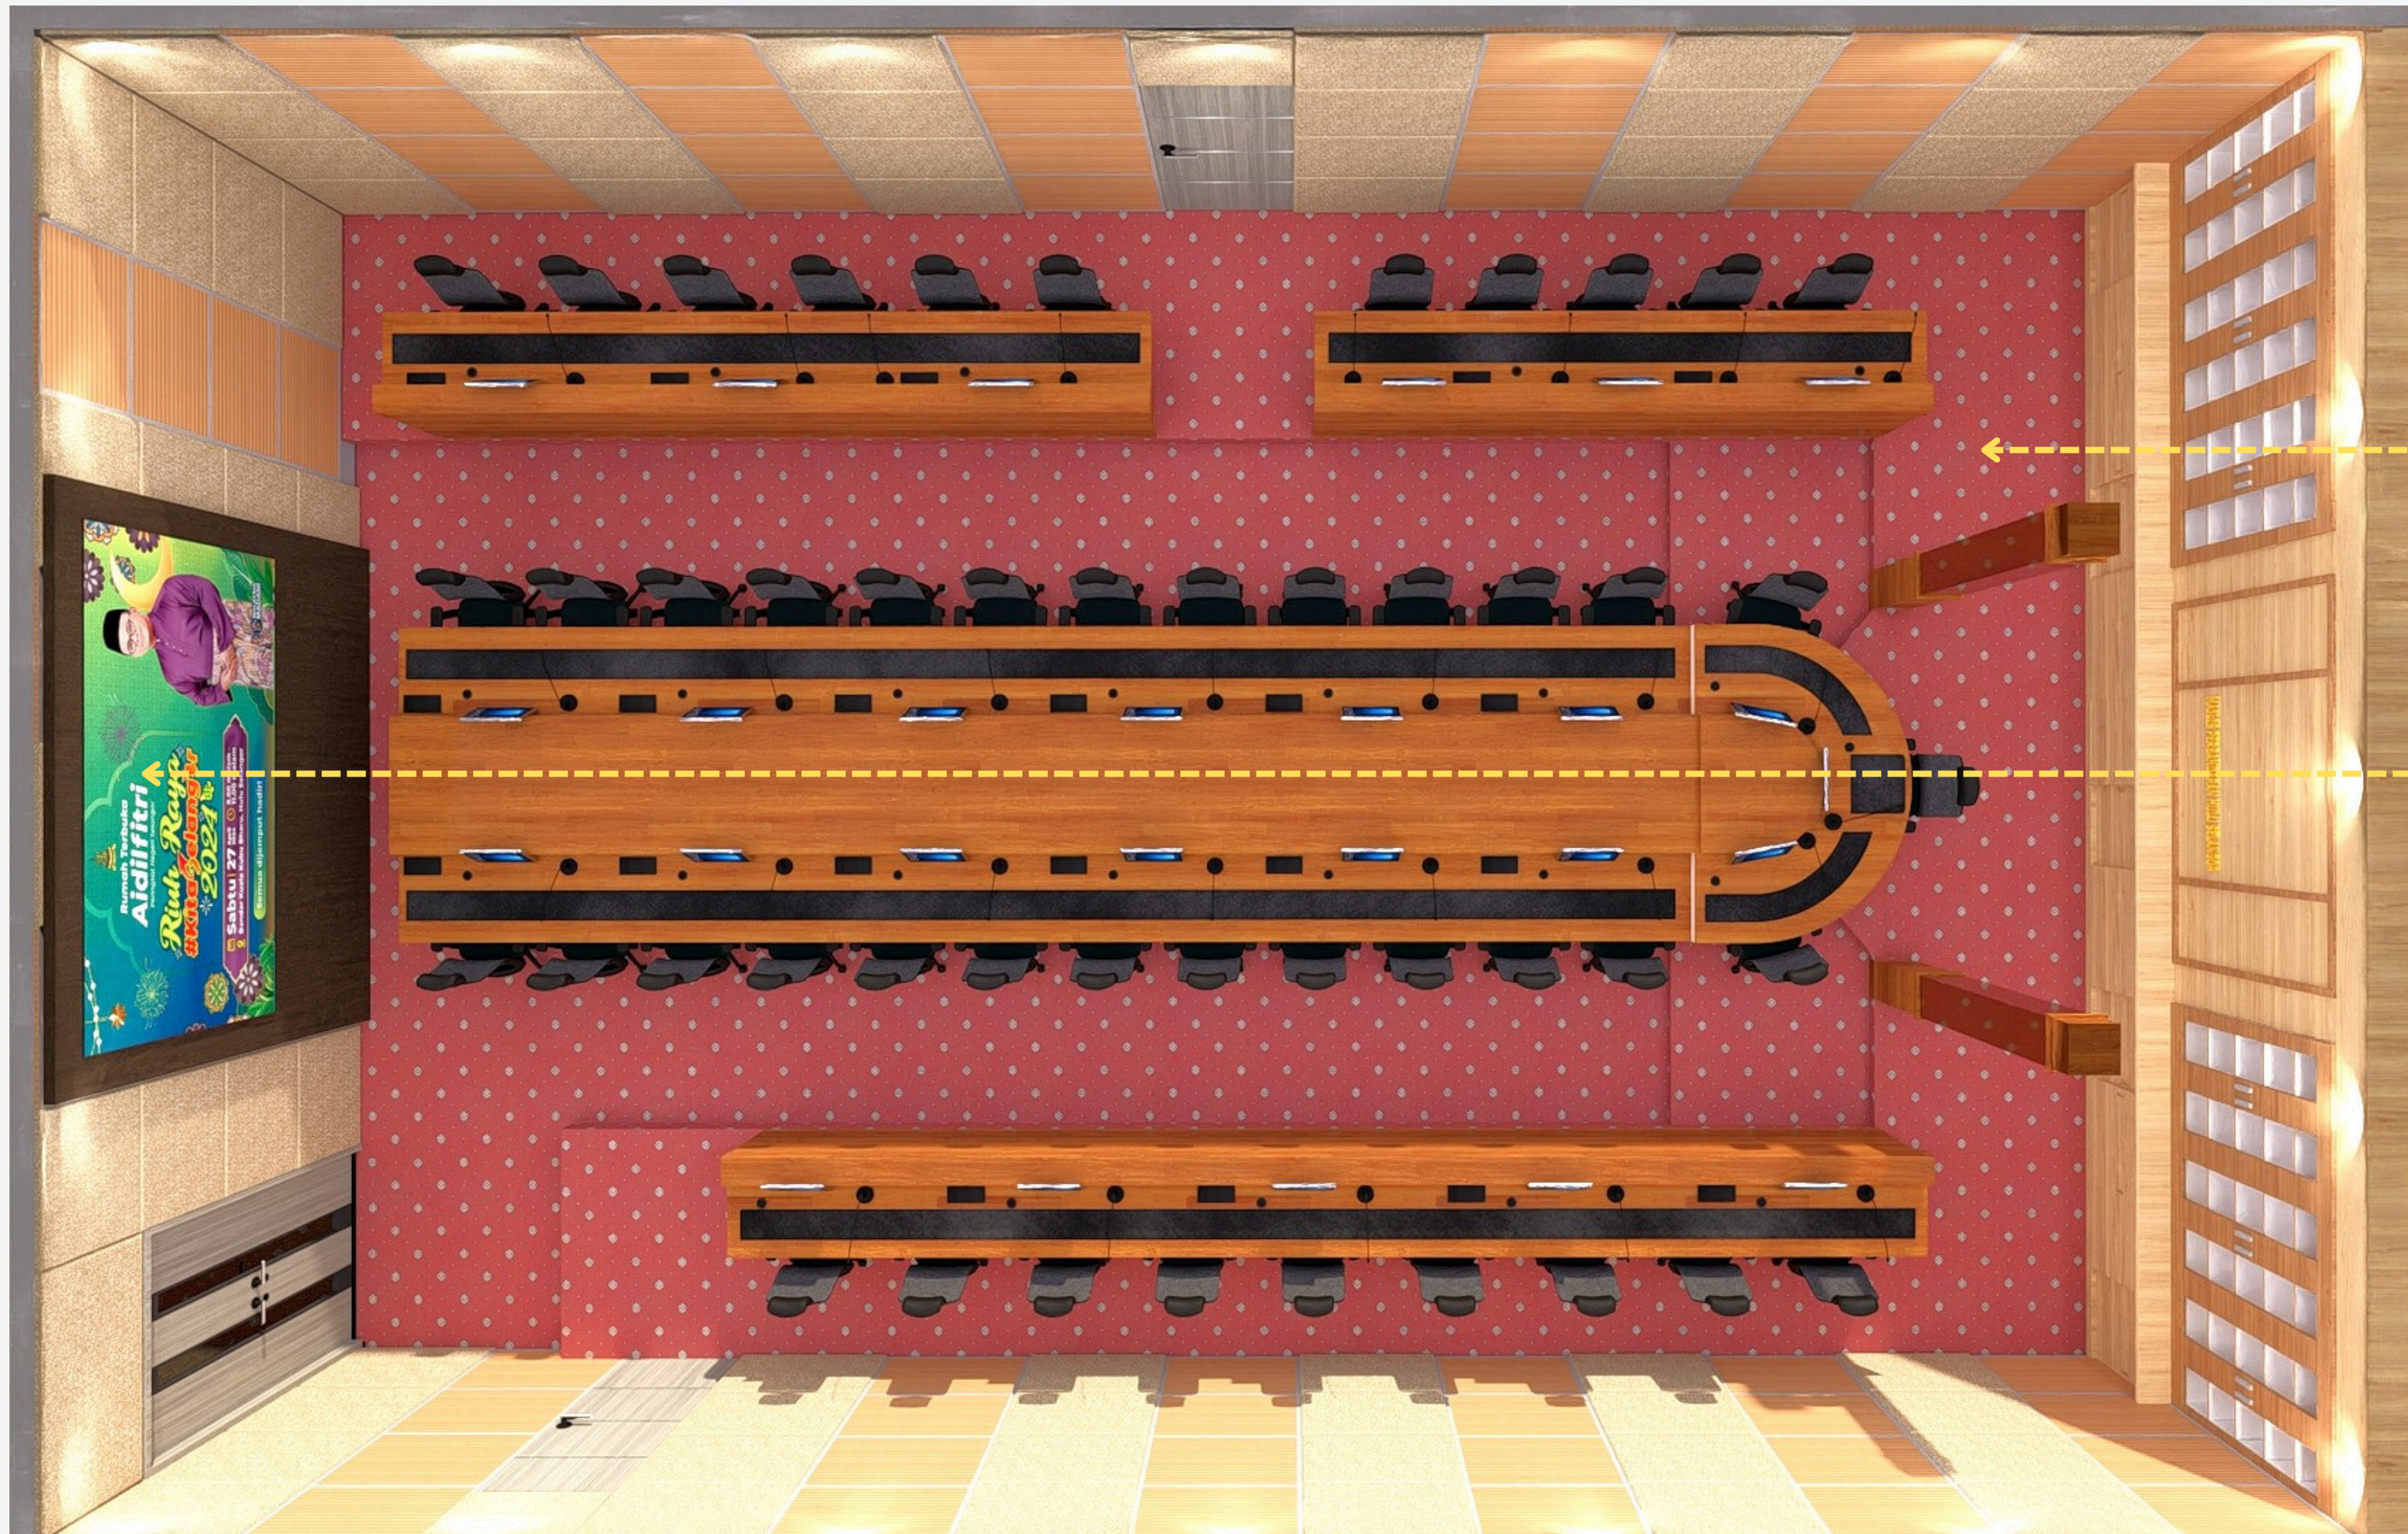

CADANGAN MEJA MESYUARAT BILIK MESYUARAT CHILLING

JABATAN BANGUNAN

- 34.31ft² NEW DESIGN TABLE MEETING TO SUPPLIER DETAIL (2 OPTION)
- 36.19ft² NEW DESIGN TABLE MEETING TO SUPPLIER DETAIL (2 OPTION)
- 111.18ft² TABLE ON TOP TO SUPPLIER DETAIL (2 OPTION)
- 217.83ft² NEW DESIGN TABLE MEETING TO SUPPLIER DETAIL (2 OPTION)
- 60.10ft² NEW MEETING CHAIR TO SUPPLIER DETAIL
- 60.10ft² NEW DESIGN TABLE MEETING TO SUPPLIER DETAIL (2 OPTION)

34.31ft² NEW DESIGN TABLE
MEETING TO SUPPLIER DETAIL
(2 OPTION)

36.19ft² NEW DESIGN TABLE
MEETING TO SUPPLIER DETAIL
(2 OPTION)

111.18ft² TABLE ON TOP TO
SUPPLIER DETAIL
(2 OPTION)

217.83ft² NEW DESIGN TABLE
MEETING TO SUPPLIER DETAIL
(2 OPTION)

60.10ft² NEW MEETING CHAIR
TO SUPPLIER DETAIL

60.10ft² NEW DESIGN TABLE
MEETING TO SUPPLIER DETAIL
(2 OPTION)

NEW CARPET TO
SUPPLIER DETAIL

1,600MM X 32,00MM
SIZE OF PROPOSED LED
SREEN TO SUPPLIER
DETAIL

Leather Table Pad that fits the table size and standard thickness

CADANGAN LOKASI PLUG POINT

LEGEND		
Simbol	Jenis	Nos
	 	24
	2 Gang Double Pole Switched Socket with 2 USB Port	

CADANGAN LOKASI WIRELESS PORT CHARGER