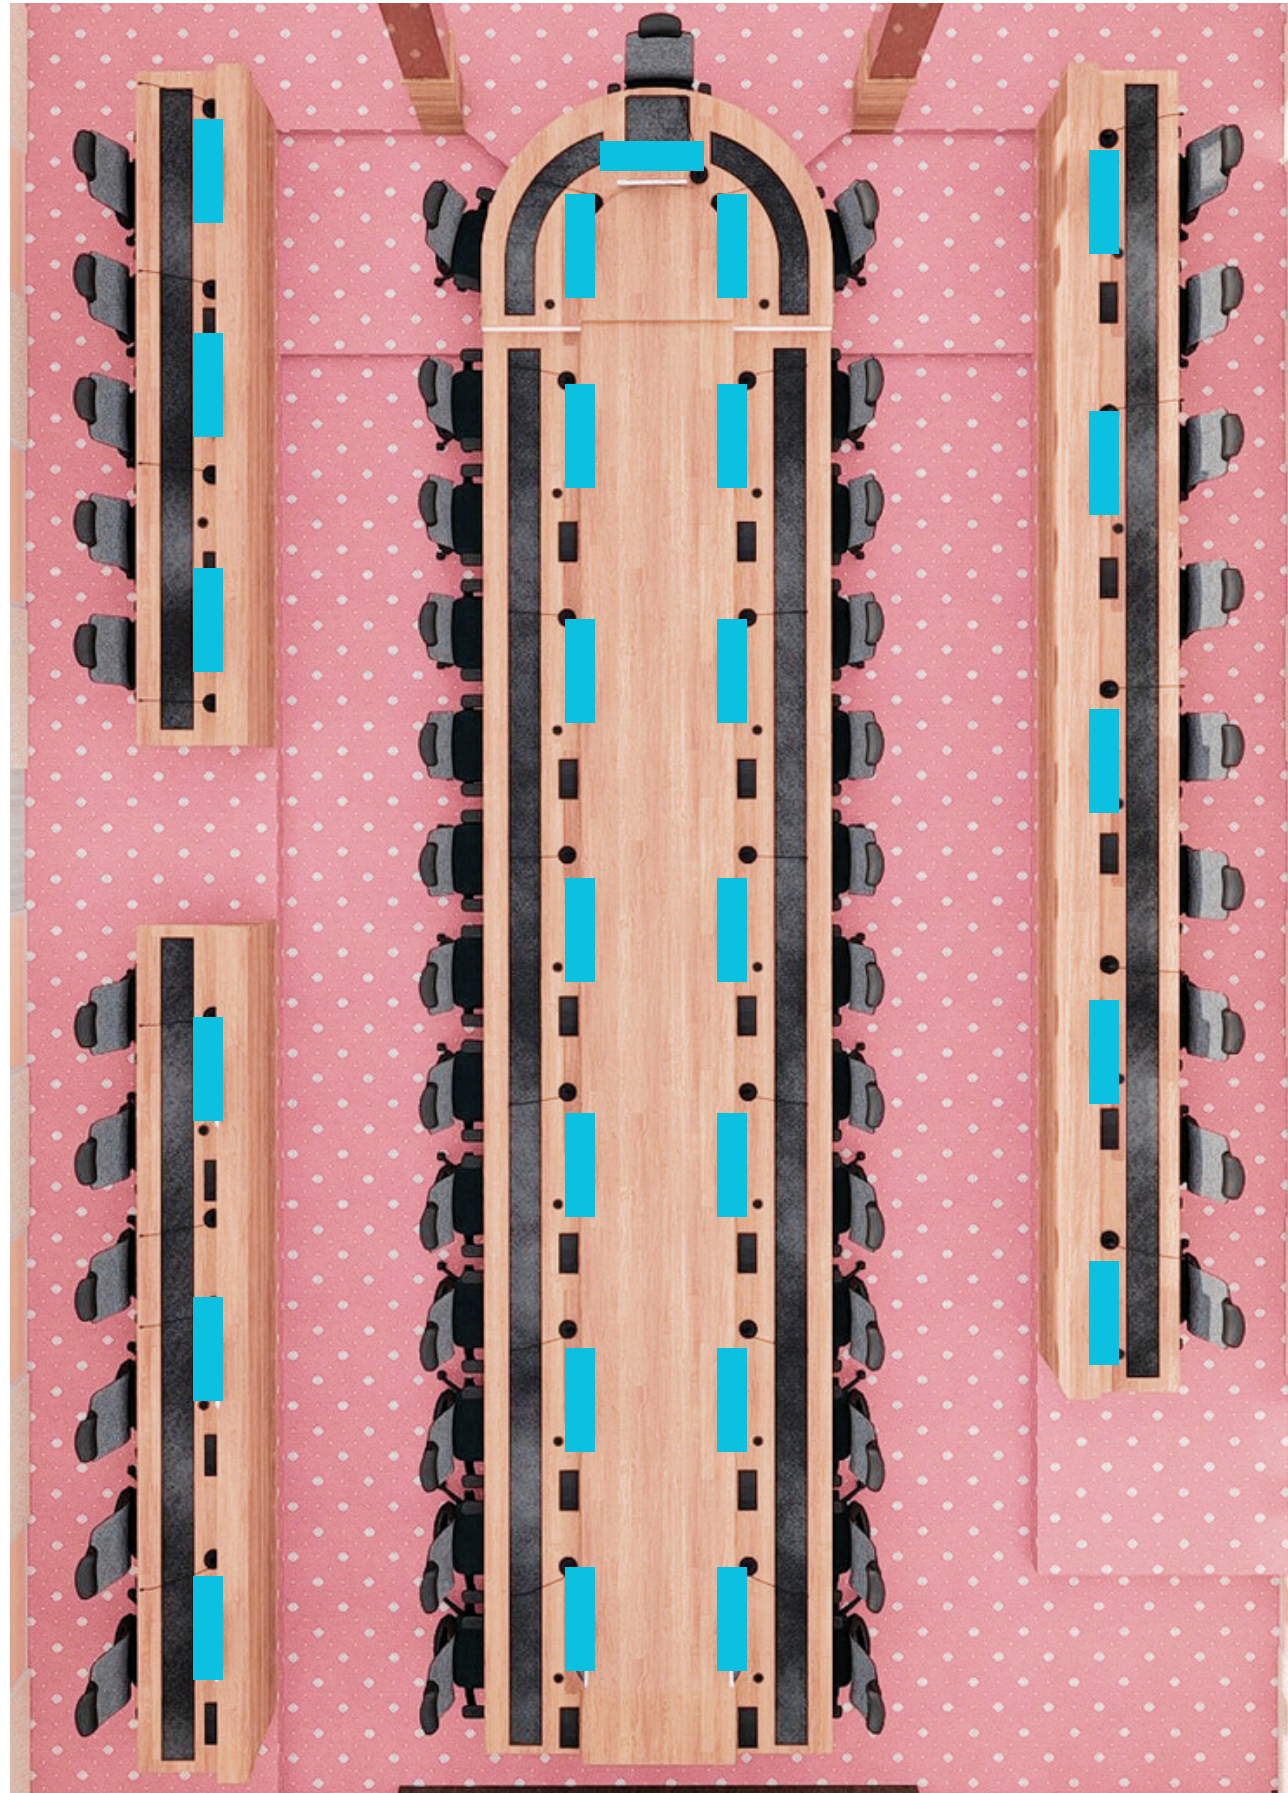

Leather Table Pad that fits the table size and standard thickness

CADANGAN LOKASI PLUG POINT

LEGEND		
Simbol	Jenis	Nos
	 	24
	2 Gang Double Pole Switched Socket with 2 USB Port	

CADANGAN LOKASI WIRELESS PORT CHARGER

LEGEND		
Simbol	Jenis	Nos
	<p>Desktop Wireless Charger</p> 	<p>27</p>
<p>1 Pole Switched wireless port charger build in table meeting</p>		

CADANGAN LOKASI MONITOR DISPLAY

LEGEND		
Simbol	Jenis	Nos
	 	26