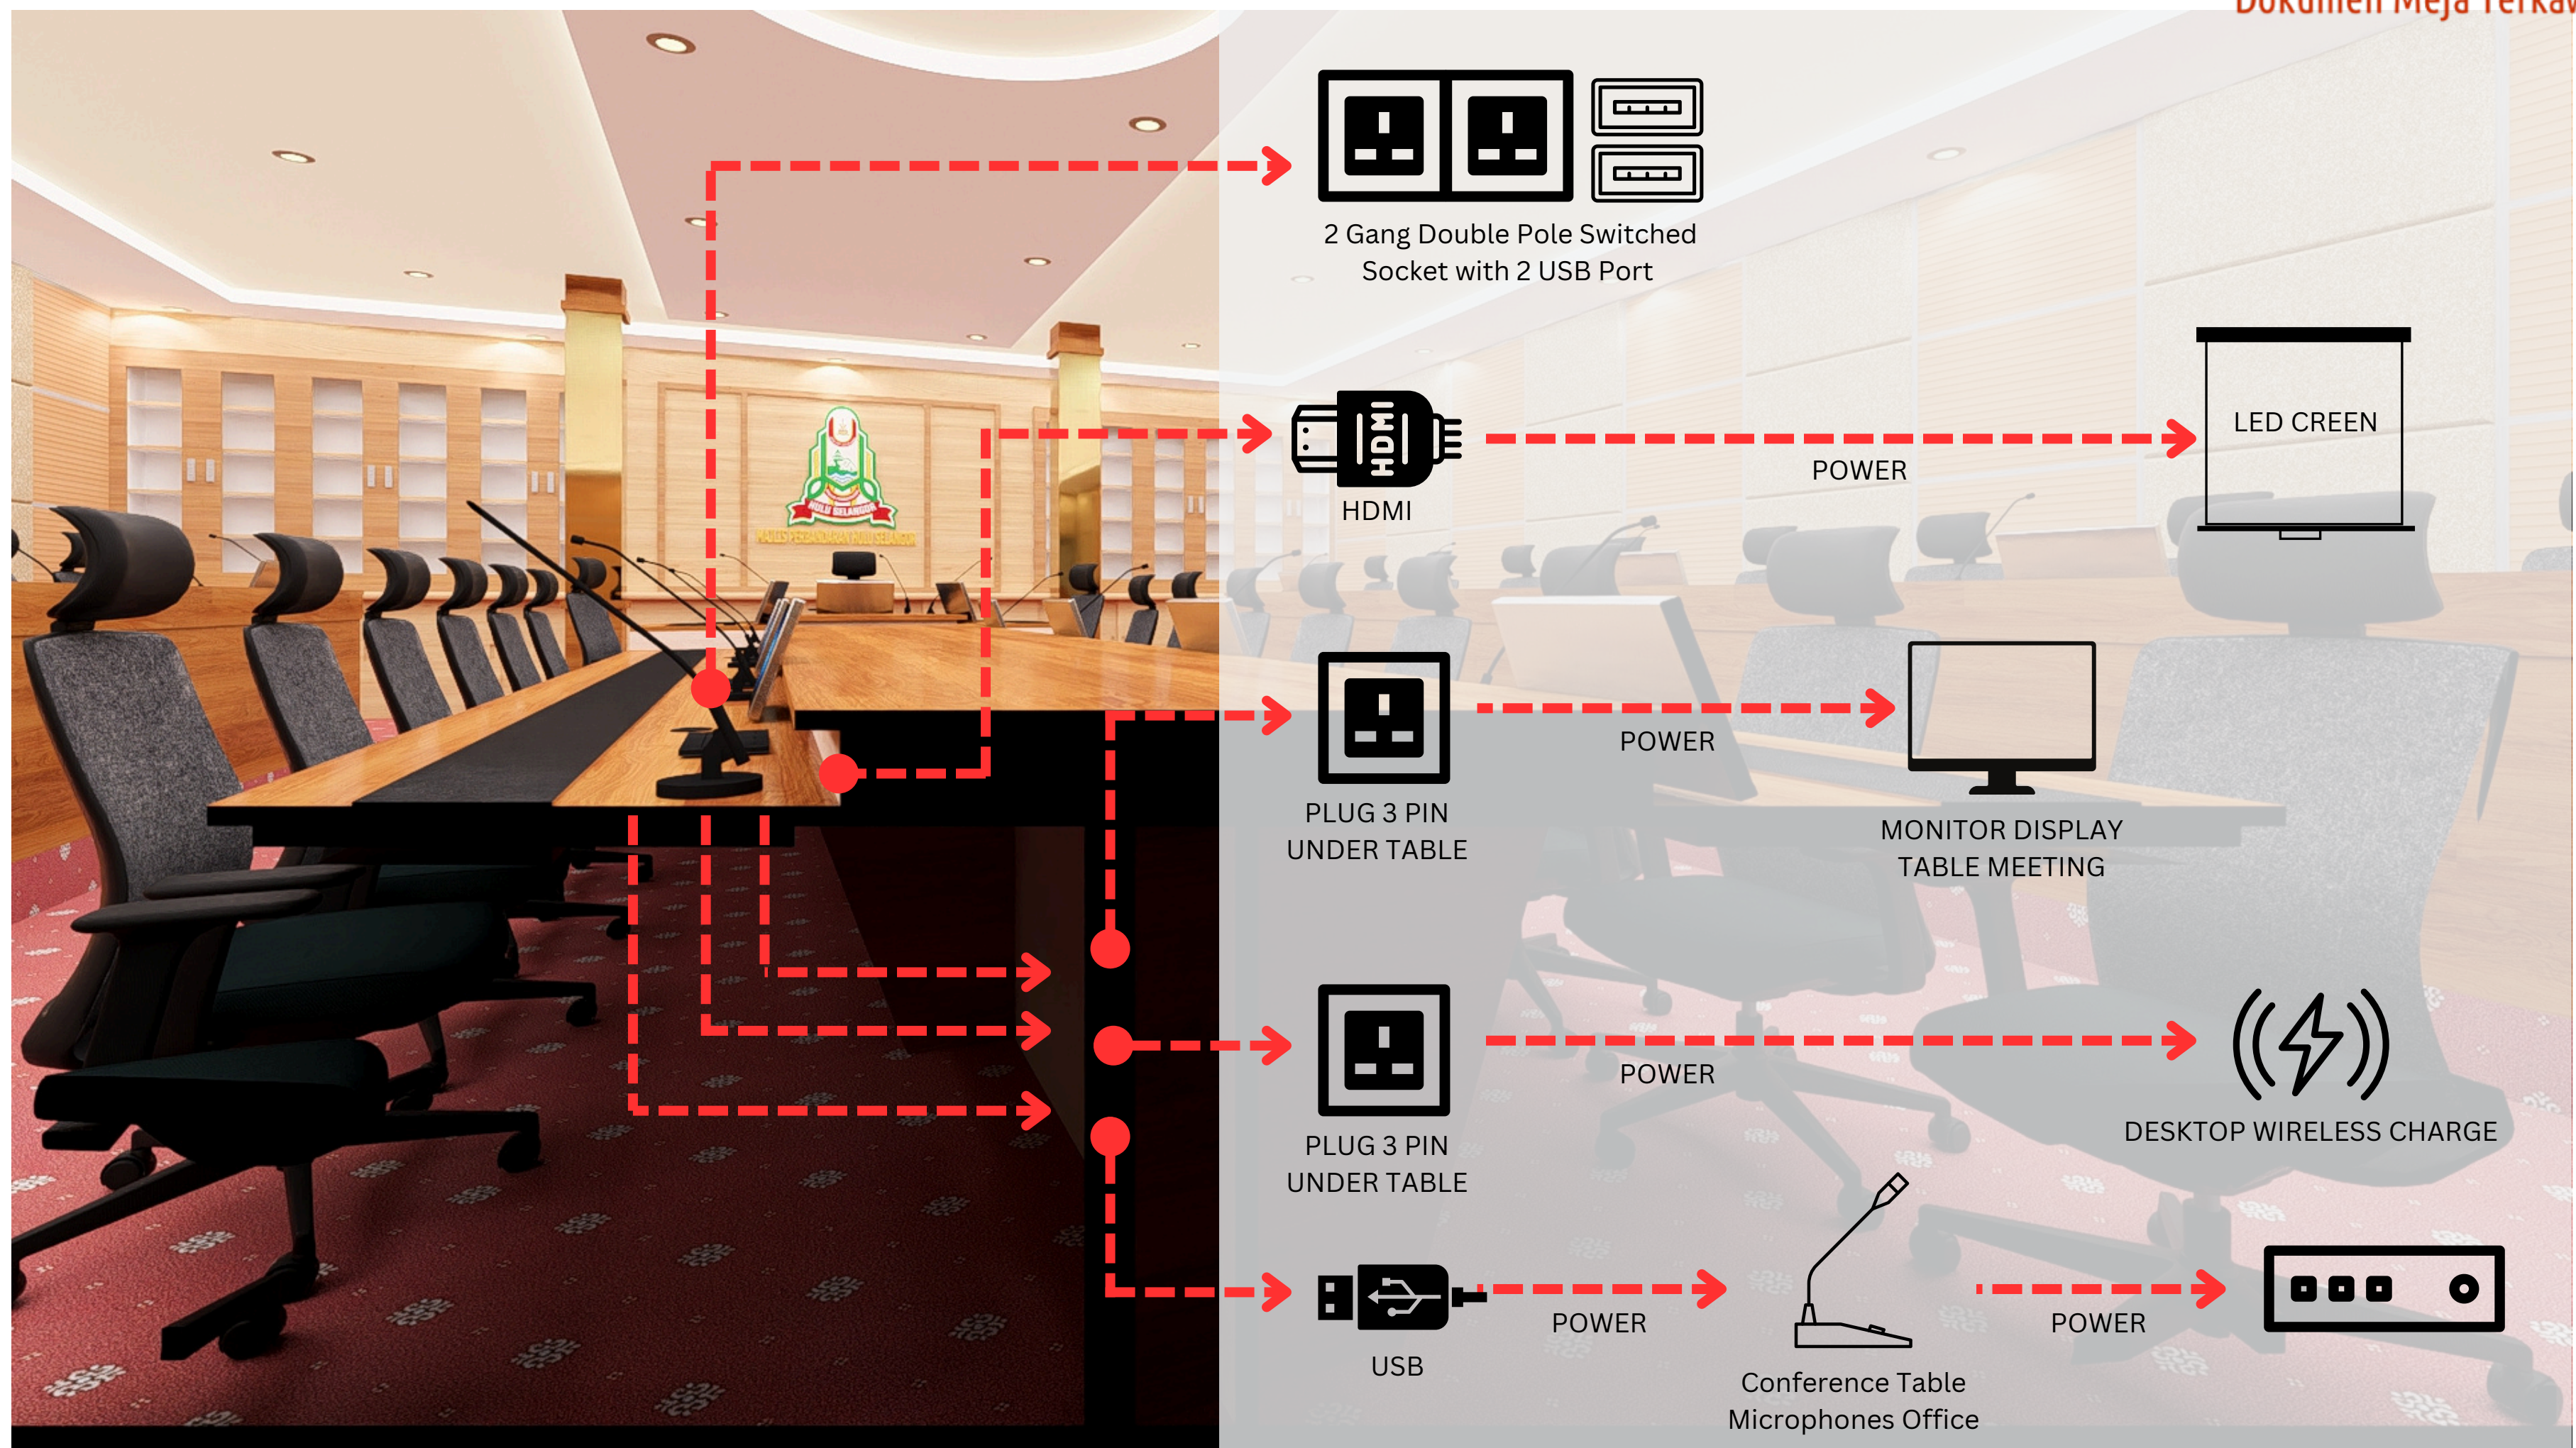

Leather Table Pad that fits the table size and standard thickness

CADANGAN LOKASI PLUG POINT

LEGEND		
Simbol	Jenis	Nos
	 	24
	2 Gang Double Pole Switched Socket with 2 USB Port	

CADANGAN LOKASI WIRELESS PORT CHARGER

LEGEND		
Simbol	Jenis	Nos
	<p>Desktop Wireless Charger</p> 	<p>27</p>
<p>1 Pole Switched wireless port charger build in table meeting</p>		

CADANGAN LOKASI MONITOR DISPLAY

LEGEND		
Simbol	Jenis	Nos
	 	26